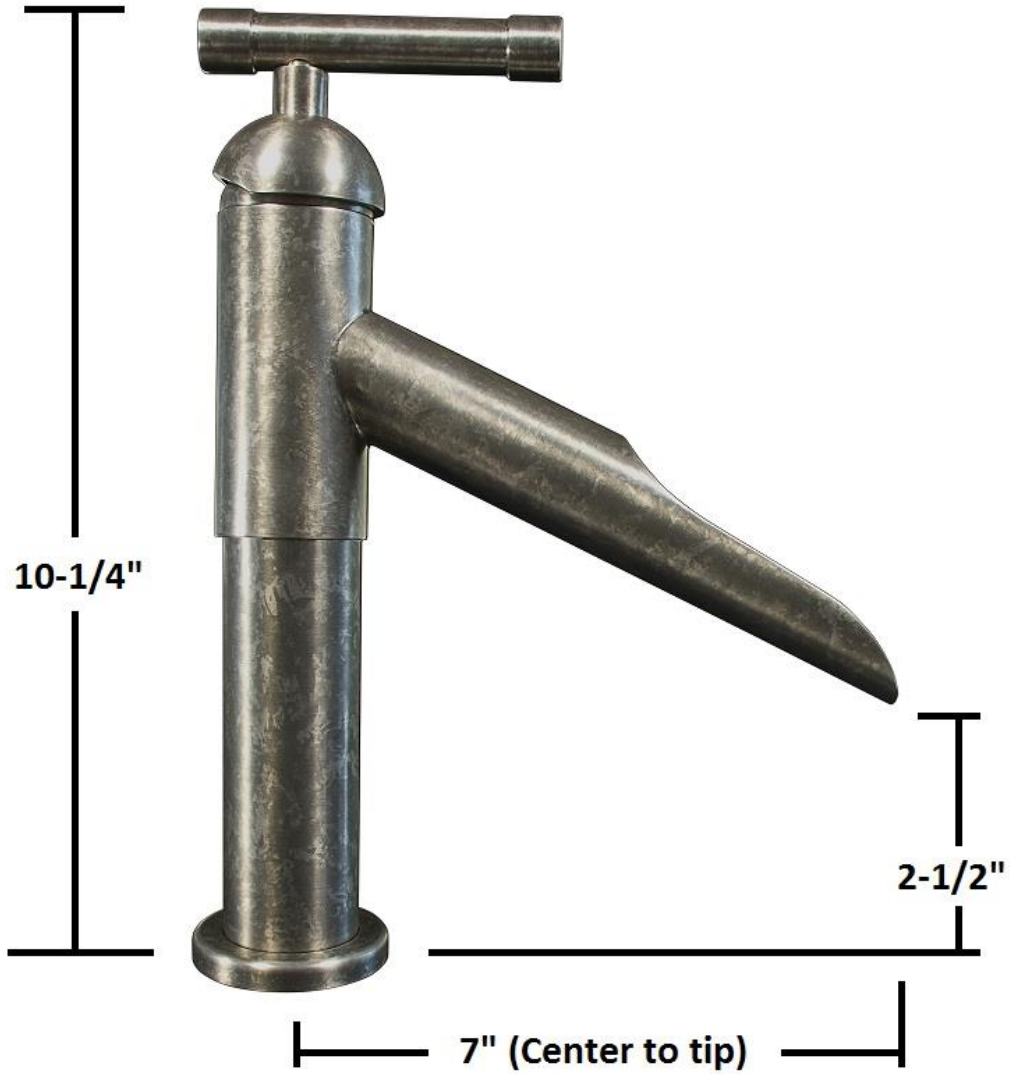

PRODUCT SPECIFICATIONS

Brut Short Faucet with Waterfall Spout
BRUT-DM-WF- S

July 2013

- ADA Compliant
- Includes Flip-Top Drain w/o overflow
- Custom sizes and finishes available

Connection	3/8" Compression
Valve	1/2"
GPM	1.5