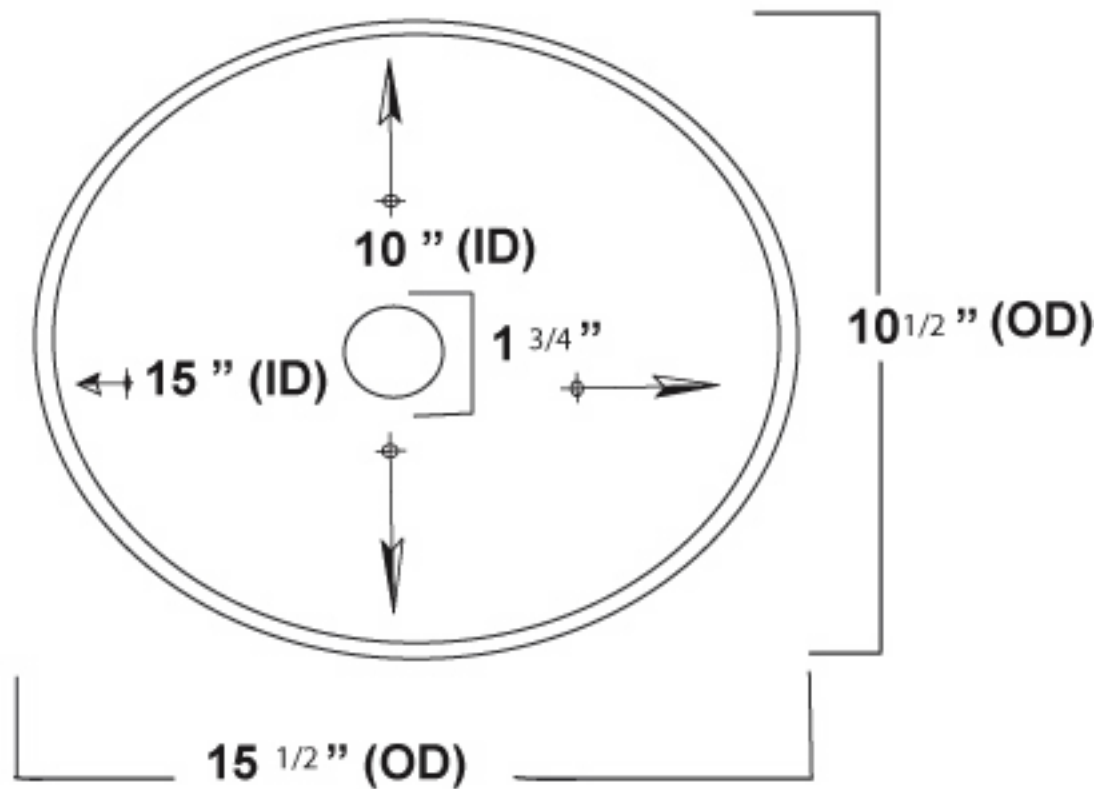

# Grace Model # OV10 Specifications Sheet

24 lbs.