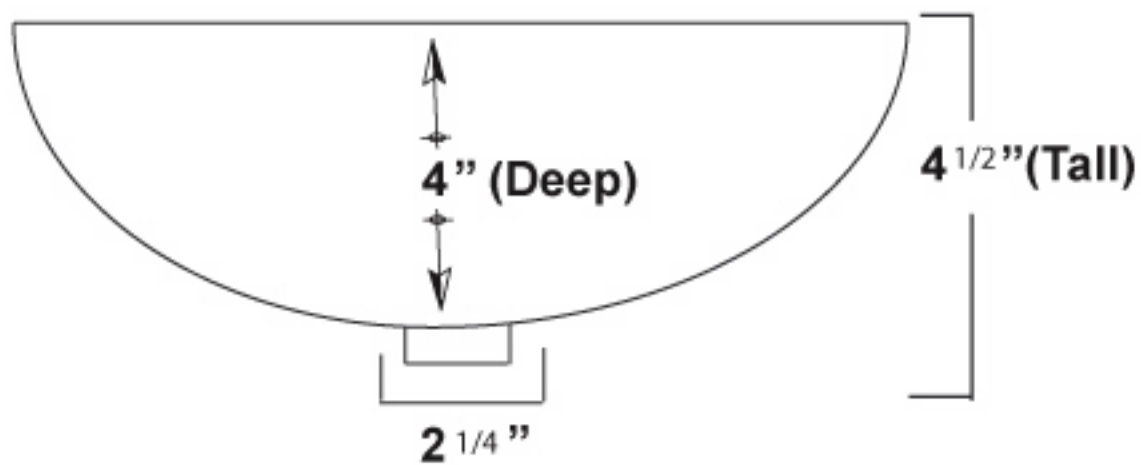

# Grace Model # OV10 Specifications Sheet

24 lbs.