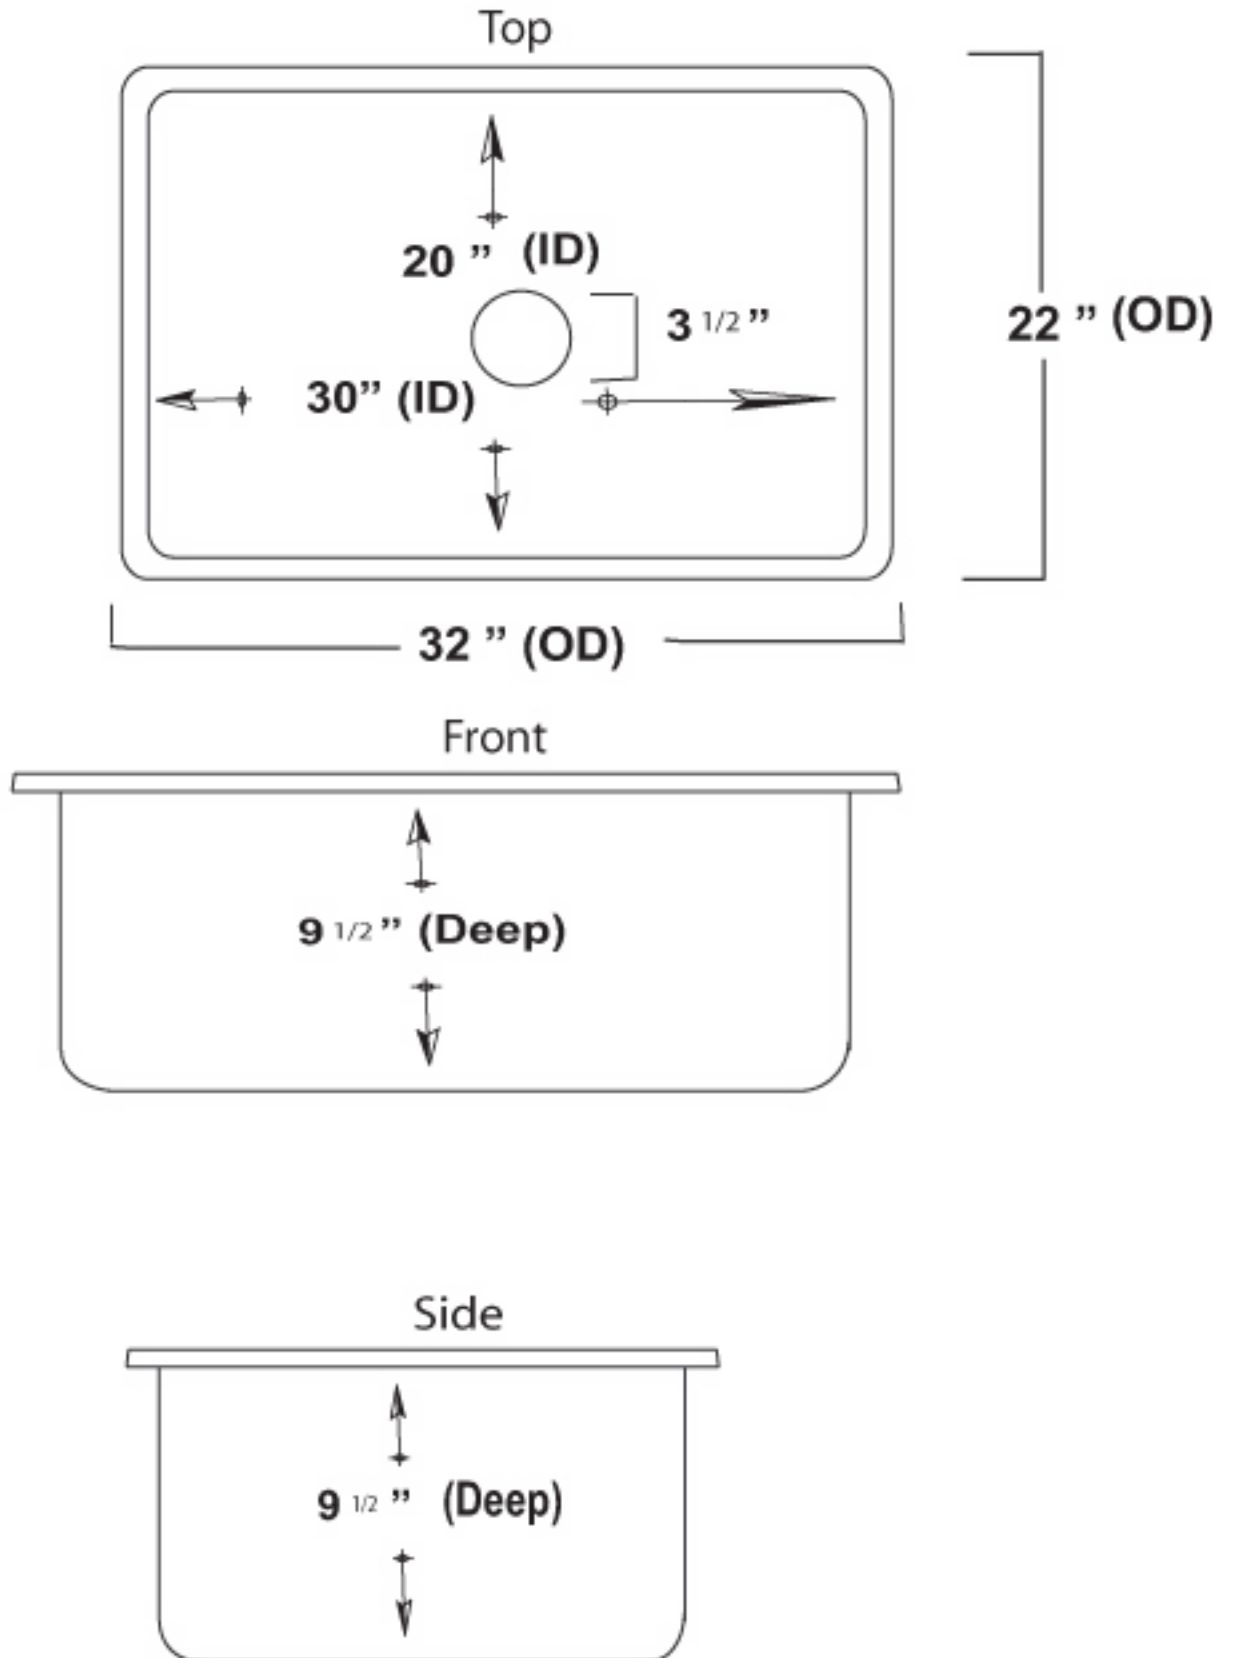

KS32 Kitchen Sink Model #KS32

Specifications Sheet

Sink Specs are for informational purposes only , counter top should not be cut until sink arrives and installed by a professional