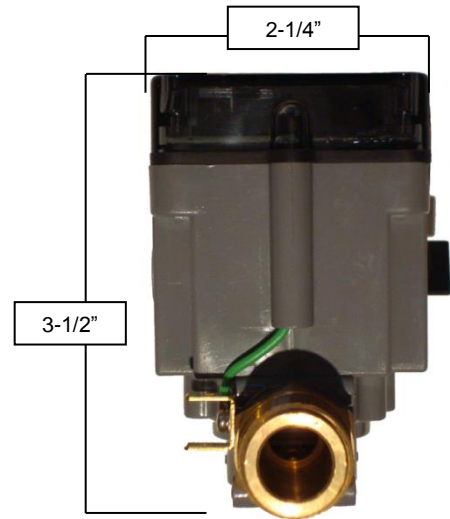

PRODUCT SPECIFICATIONS

Hands Free Faucet with Tall Cap Spout
SANS-WE-DM-CAP-T

Jan 2014

- ADA Compliant
- Custom sizes and finishes available

GPM	1.5

Jan 2014

PRODUCT SPECIFICATIONS

Hands Free Faucet with Tall Cap Spout SANS-WE-DM-CAP-T

Sensor Module
1/2" to 1/2"

Mixing valve
3/8" compression inlets
1/2" NPT outlet

Battery Pack