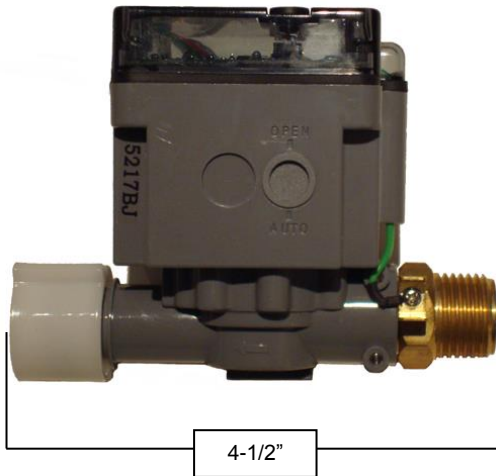

PRODUCT SPECIFICATIONS

Hands Free Faucet with Tall Cap Spout
SANS-WE-DM-CAP-T

Jan 2014

- ADA Compliant
- Custom sizes and finishes available

GPM	1.5

Jan 2014

PRODUCT SPECIFICATIONS

Hands Free Faucet with Tall Cap Spout SANS-WE-DM-CAP-T

Sensor Module
1/2" to 1/2"

Mixing valve
3/8" compression inlets
1/2" NPT outlet

Battery Pack