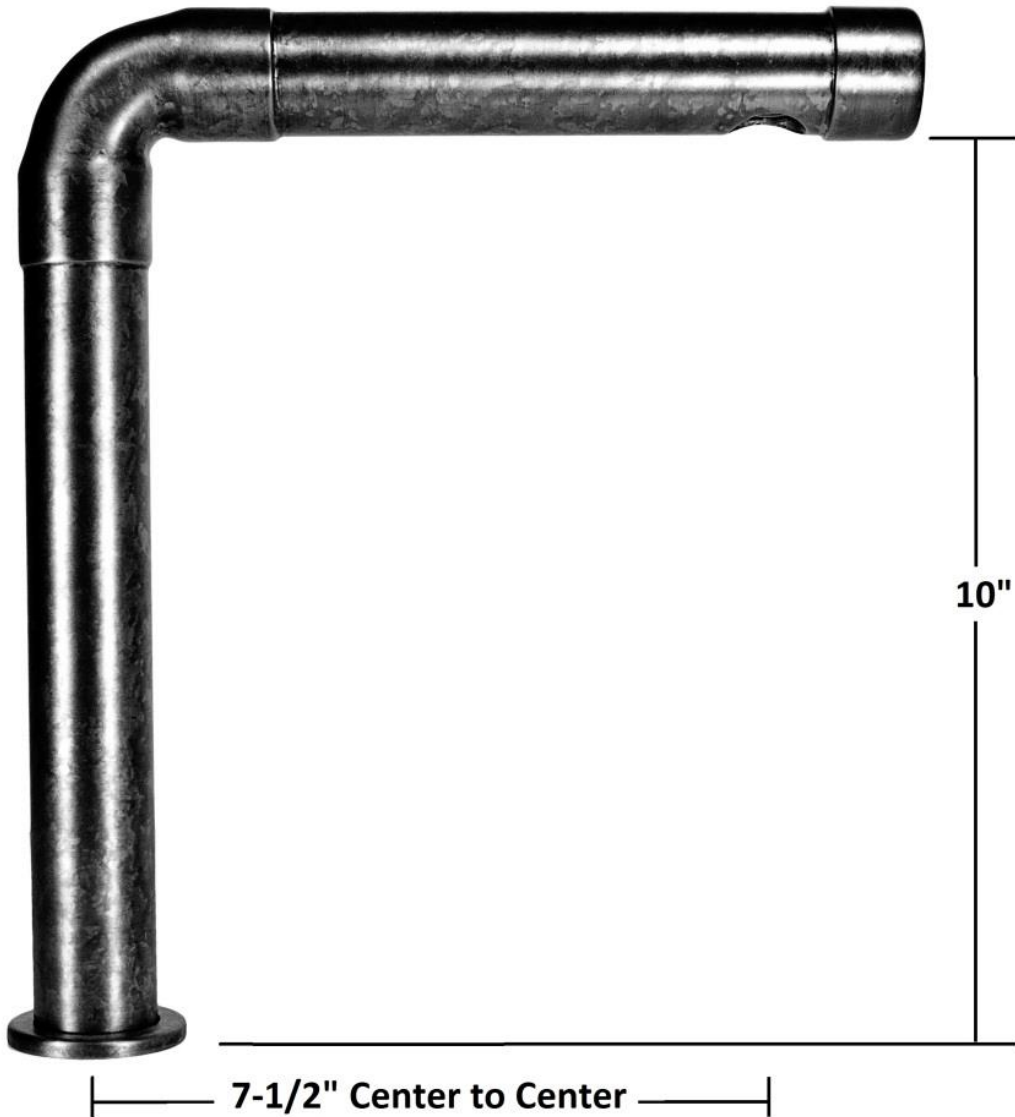

PRODUCT SPECIFICATIONS

Hands Free Faucet with Tall Cap Spout
SANS-WE-DM-CAP-T

Jan 2014

- ADA Compliant
- Custom sizes and finishes available

GPM	1.5

Jan 2014

PRODUCT SPECIFICATIONS

Hands Free Faucet with Tall Cap Spout SANS-WE-DM-CAP-T

Sensor Module
1/2" to 1/2"

Mixing valve
3/8" compression inlets
1/2" NPT outlet

Battery Pack