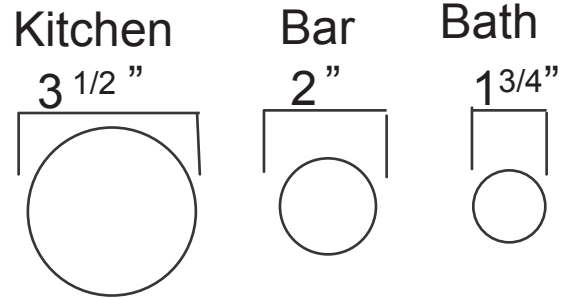

### Drain Options

<b>Model #S1614</b> SQUARE BAR 1614		Scale	1" = 4"
Description		Rev	A
Material Description		Date	03/01/05
Dimensions		Tolerance	5% all dimensions
Inch		<b>Elite Bath</b>	