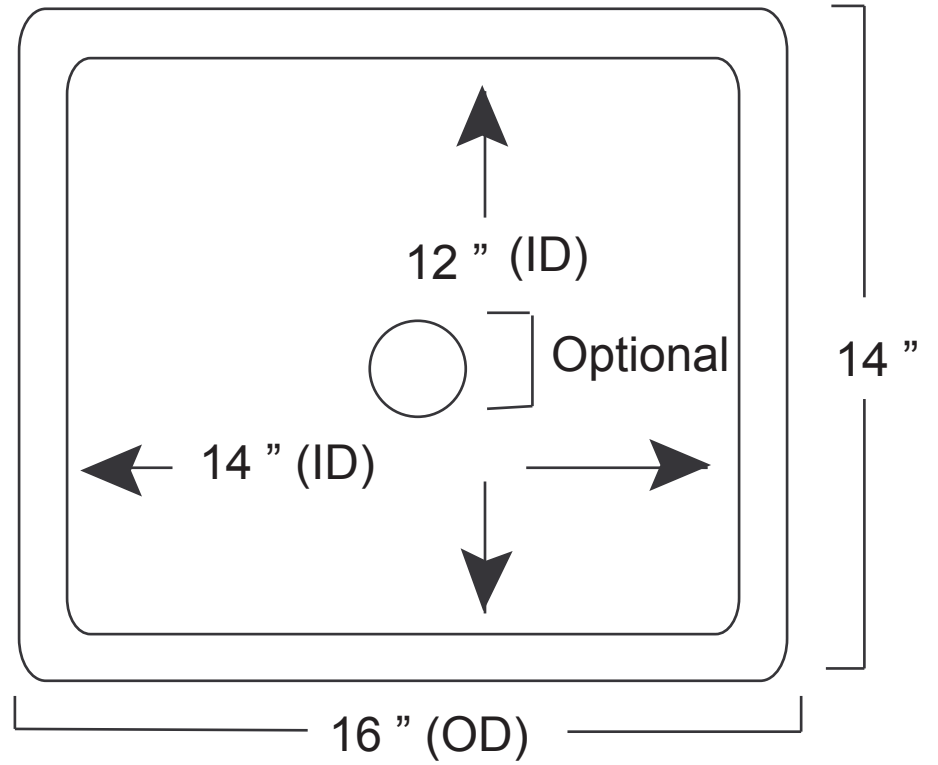

### Drain Options

<b>Model #S1614</b> SQUARE BAR 1614		Scale	1" = 4"
Description		Rev	A
Material Description		Date	03/01/05
Dimensions		Tolerance	5% all dimensions
Inch		<b>Elite Bath</b>	