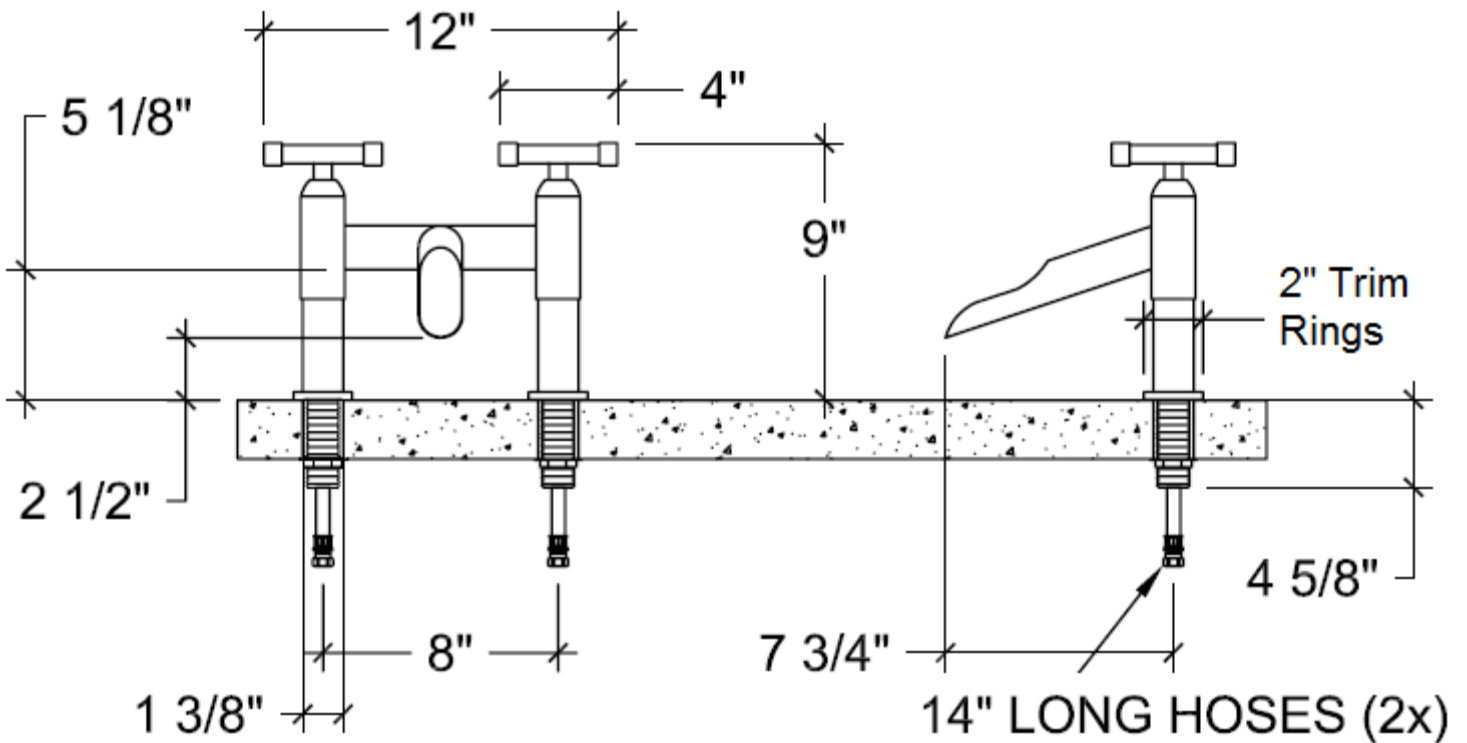

# PRODUCT SPECIFICATIONS

## Waterbridge Lav Faucet with Waterfall Spout WB-LAV-DM-WF-S

March 2013

- ADA Compliant
- Includes Flip-Top Drain w/o overflow
- Offset and Cross handles available
- Custom sizes and finishes available

Connection	1/2" Compression
Valve	1/2" Ceramic
GPM	1.5