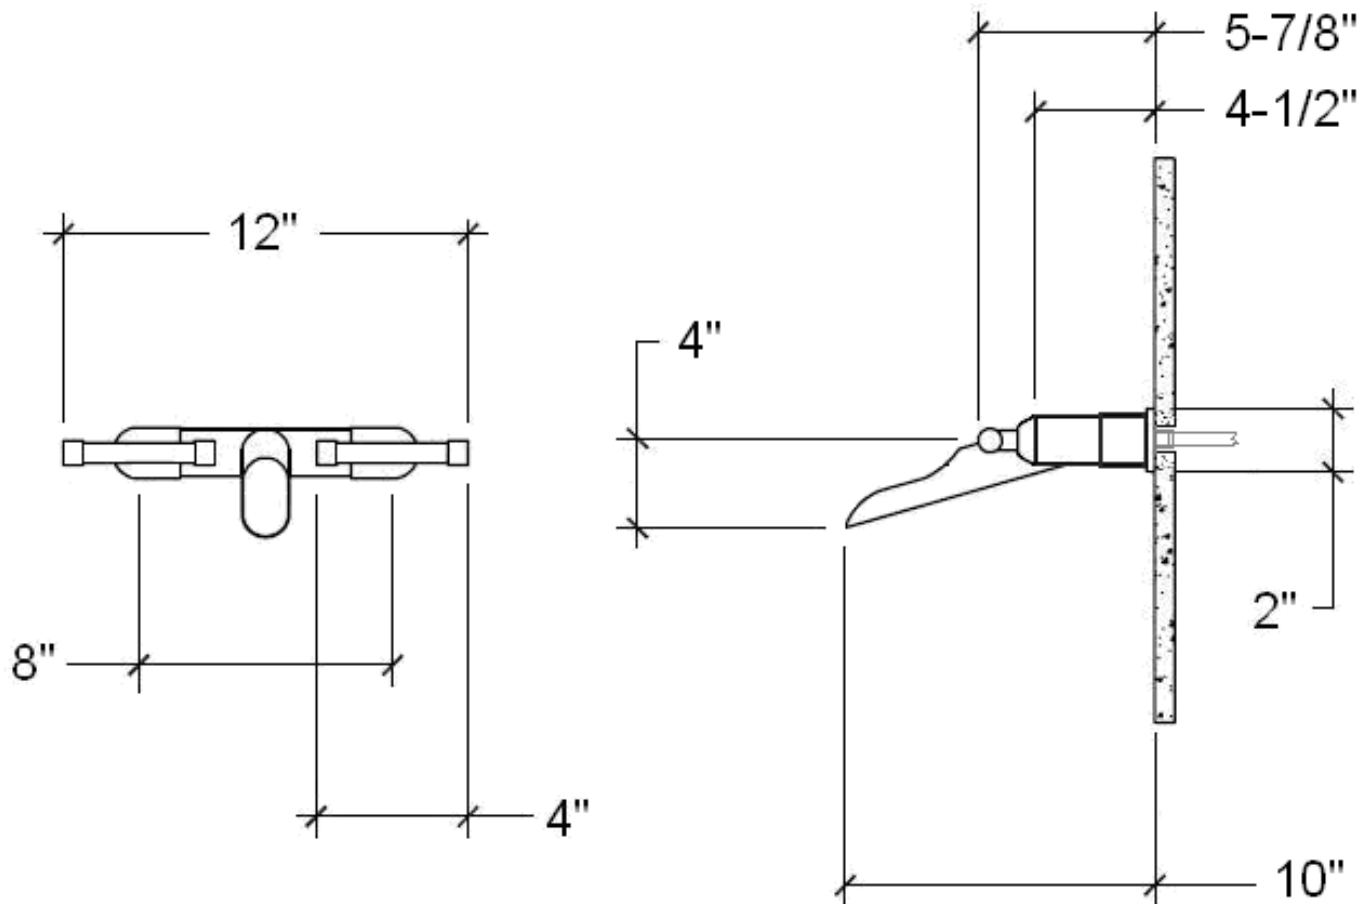

PRODUCT SPECIFICATIONS

Waterbridge Wall Faucet with Waterfall Spout WB-LAV-WM-WF

April 2013

- ADA Compliant
- Includes Flip-Top Drain w/o overflow
- Offset and Cross handles available
- Custom sizes and finishes available

Connection	1/2" Copper
Valve	1/2" Ceramic
GPM	1.5