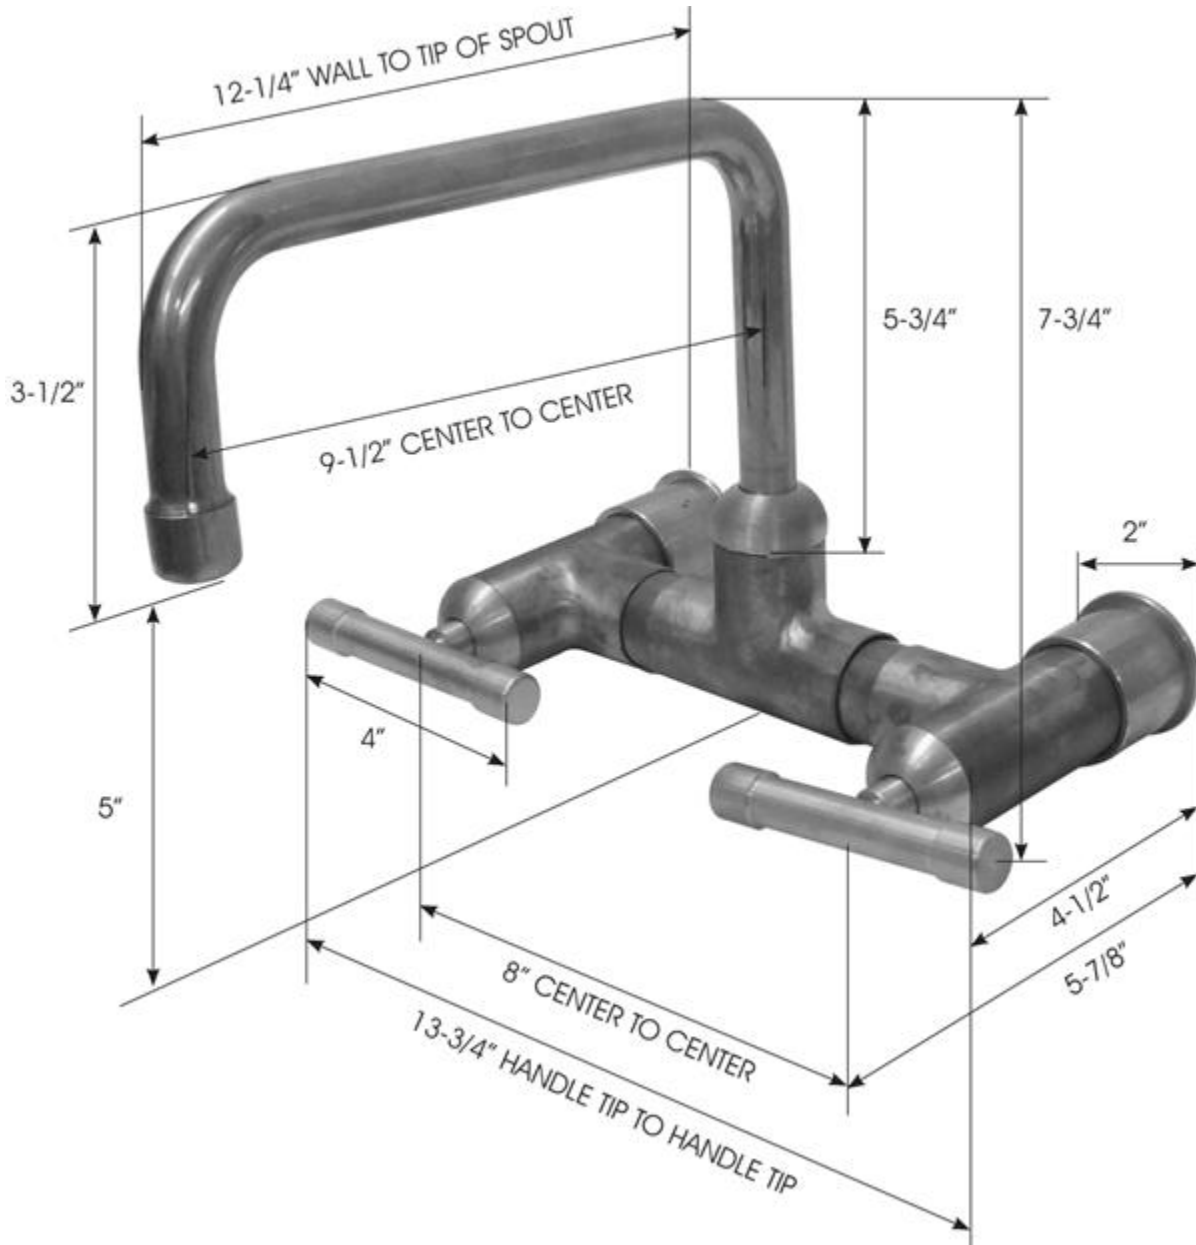

PRODUCT SPECIFICATIONS

Waterbridge Wall Faucet with Square Spout WB-WM-SQ-FX

Jan 2014

- ADA Compliant
- Fixed spout
- Offset and Cross handles available
- Custom sizes and finishes available

Connection	1/2" Copper
Valve	1/2" Ceramic
GPM	1.5