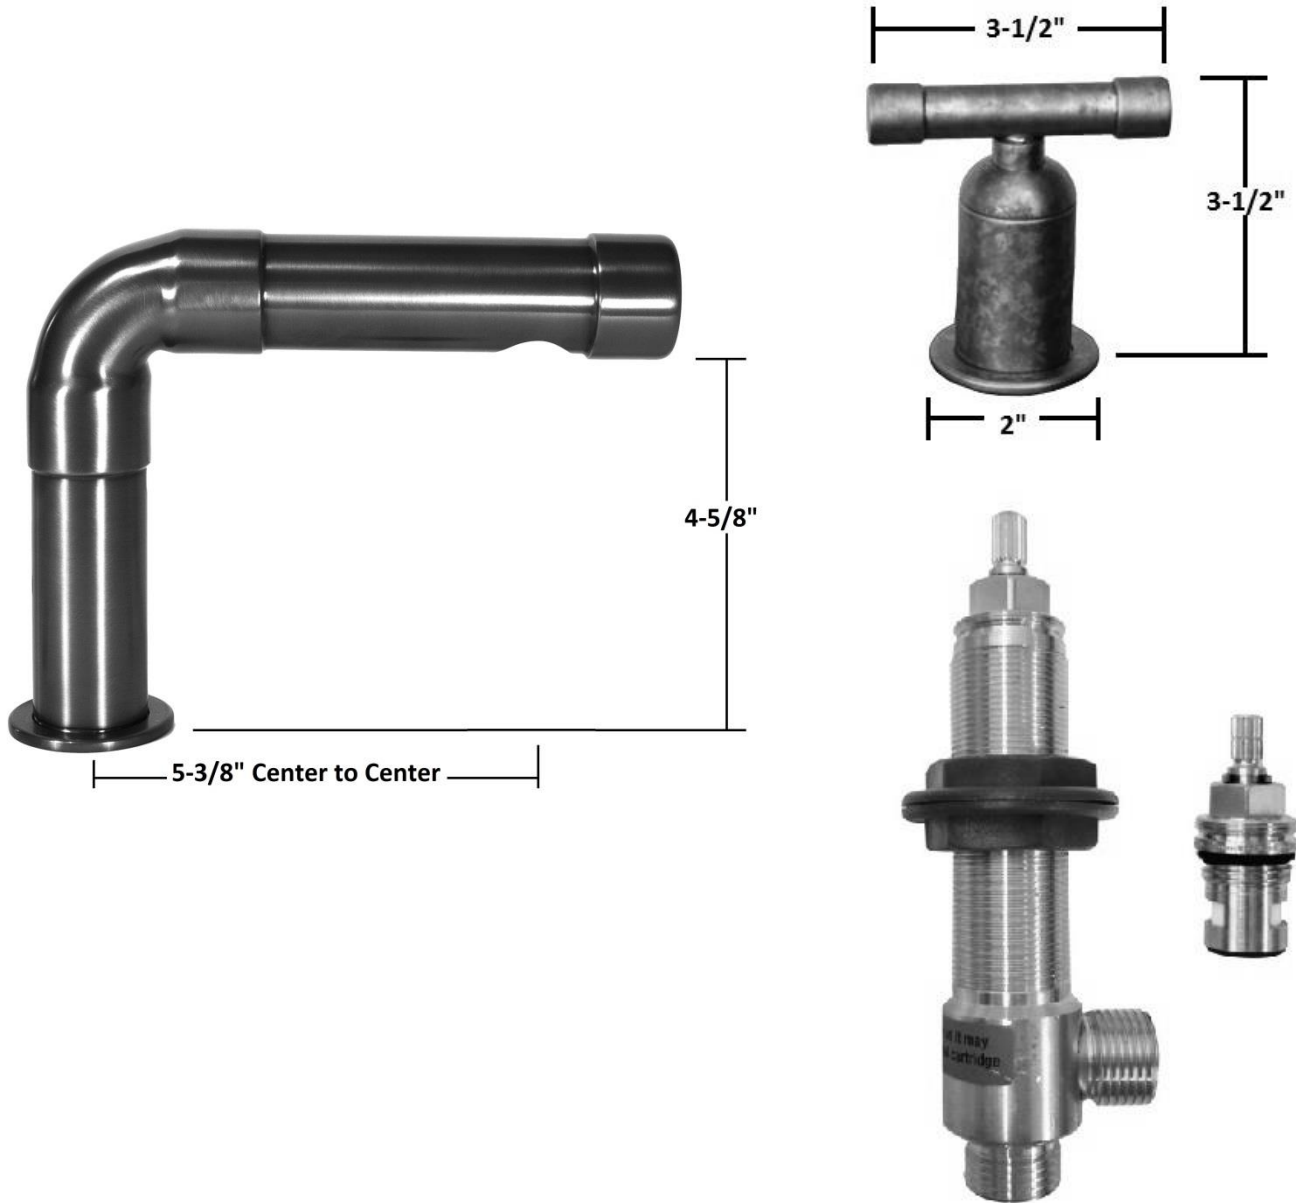

## Wherever Deck Faucet with Short Cap Spout WE-LAV-DM-CAP-S

June 2013

- ADA Compliant
- Includes Lift & Turn drain
- Offset and Cross handles available
- Custom sizes and finishes available

Connection	1/2" NPT
Valve	1/2" Ceramic
GPM	1.5