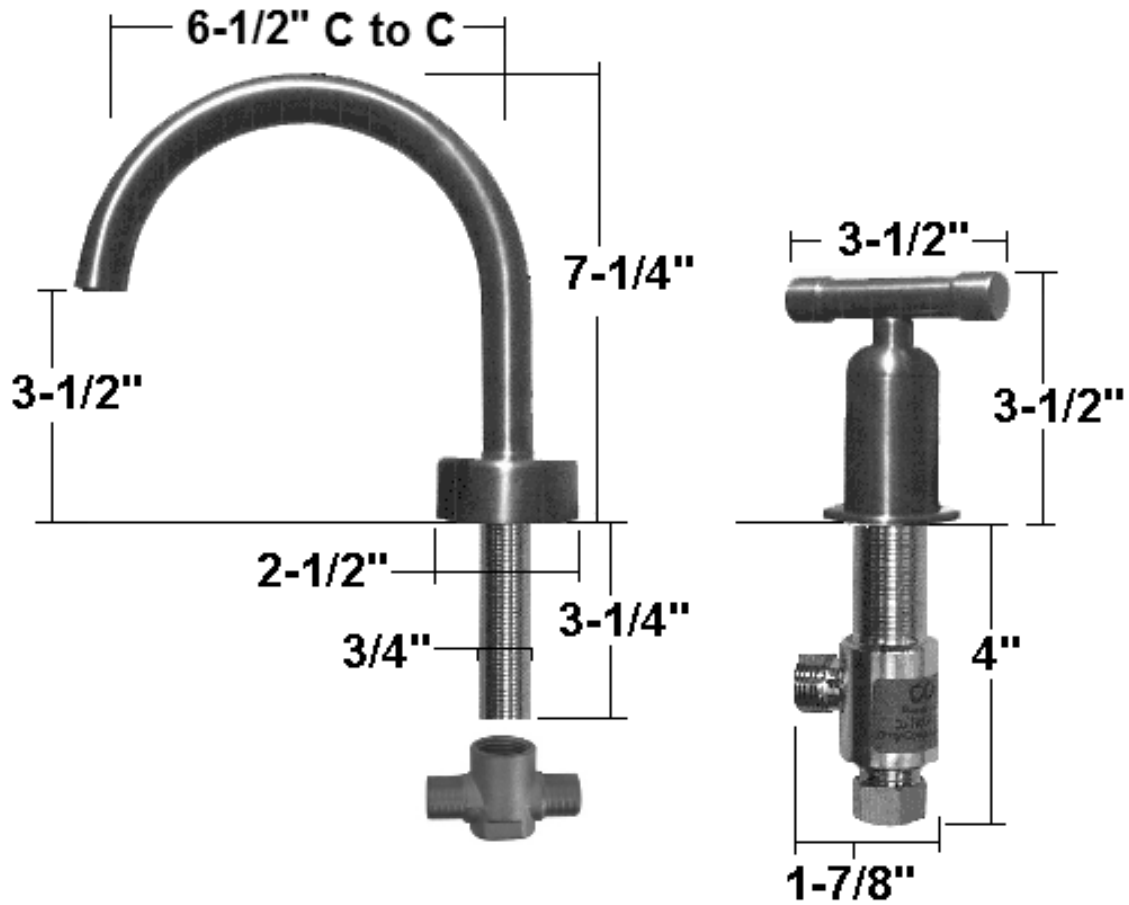

PRODUCT SPECIFICATIONS

Wherever Deck Faucet with Gooseneck Spout
WE-LAV-DM-GN

Jan 2014

- ADA Compliant
- Includes Lift & Turn drain w/ overflow
- Offset and Cross handles available
- Custom finishes available

Connection	3/8" Compression
Valve	1/2" Ceramic
GPM	1.5