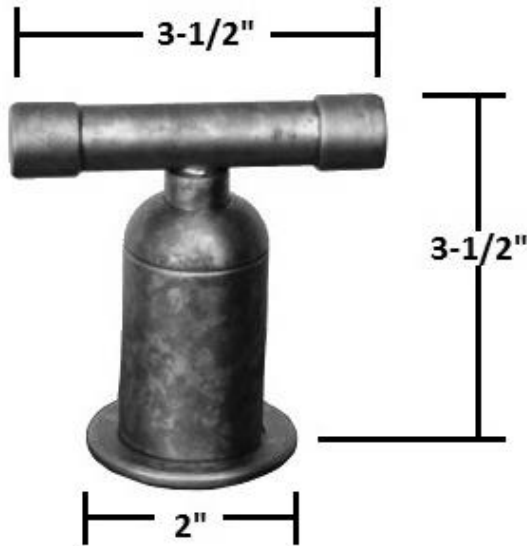

PRODUCT SPECIFICATIONS

Wherever Wall Faucet with Long LBO Spout
WE-LAV-WM-LBO-L

Jan 2014

- ADA Compliant
- Includes Lift & Turn Drain w/overflow
- Offset and Cross handles available
- Custom sizes and finishes available

Connection	1/2"
Valve	1/2" Ceramic
GPM	1.5