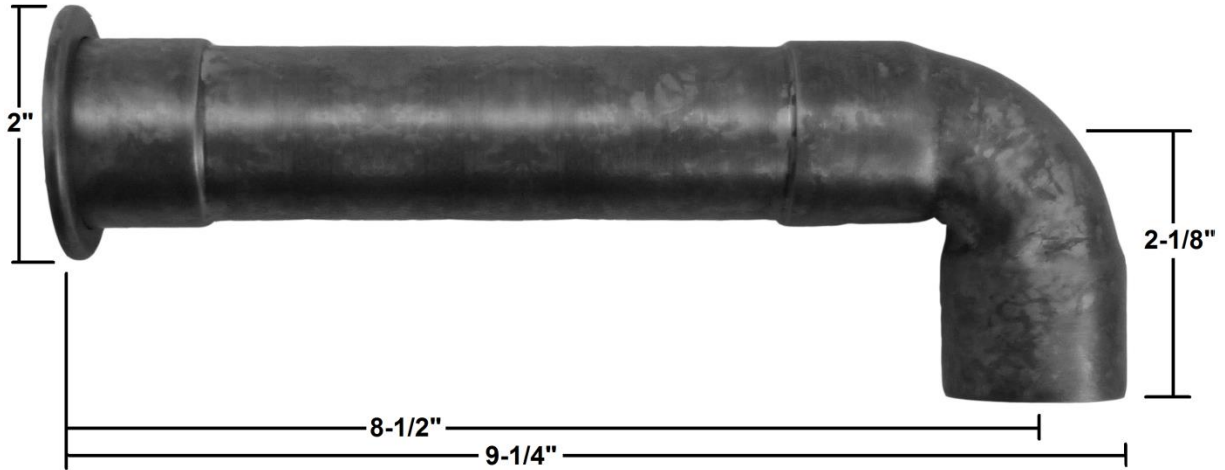

PRODUCT SPECIFICATIONS

Wherever Wall Faucet with Long LBO Spout
WE-LAV-WM-LBO-L

Jan 2014

- ADA Compliant
- Includes Lift & Turn Drain w/overflow
- Offset and Cross handles available
- Custom sizes and finishes available

Connection	1/2"
Valve	1/2" Ceramic
GPM	1.5