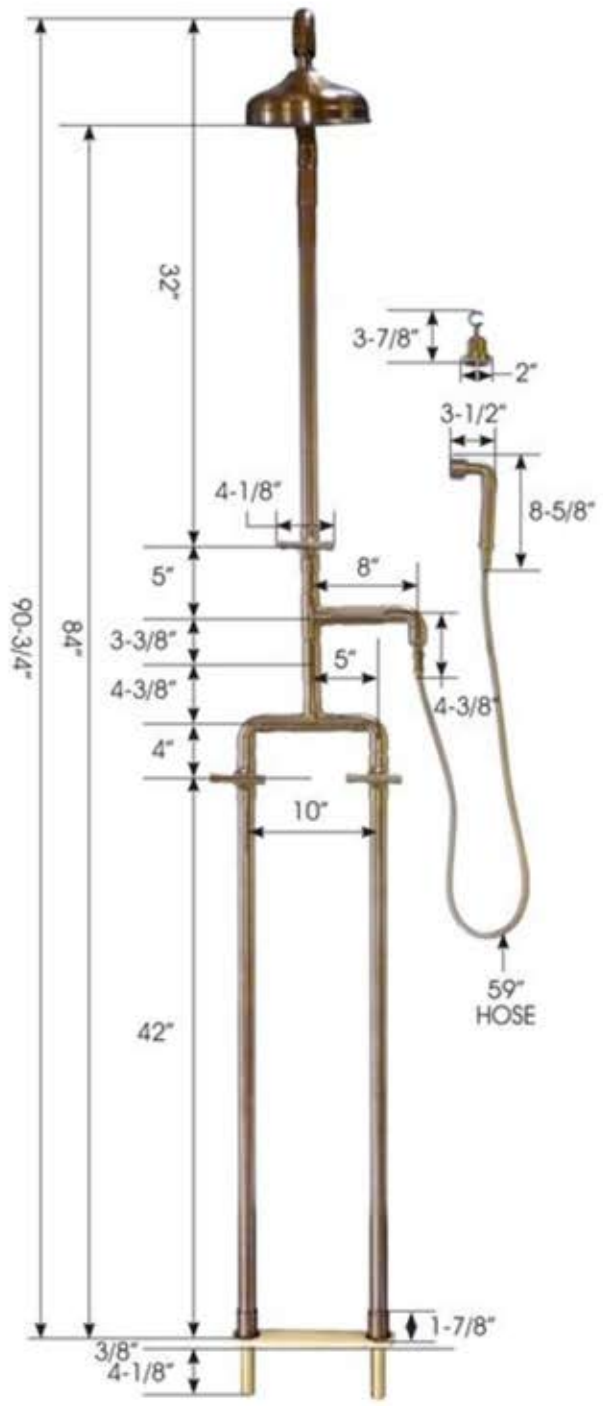

# PRODUCT SPECIFICATIONS

Waterbridge Exposed Shower  
WB-SHW-1050

Jun 2016

- Offset and Cross handles available
- Custom sizes and finishes available

Connection	3/4" IPS
Valve	1/2" Ceramic
GPM	2.0