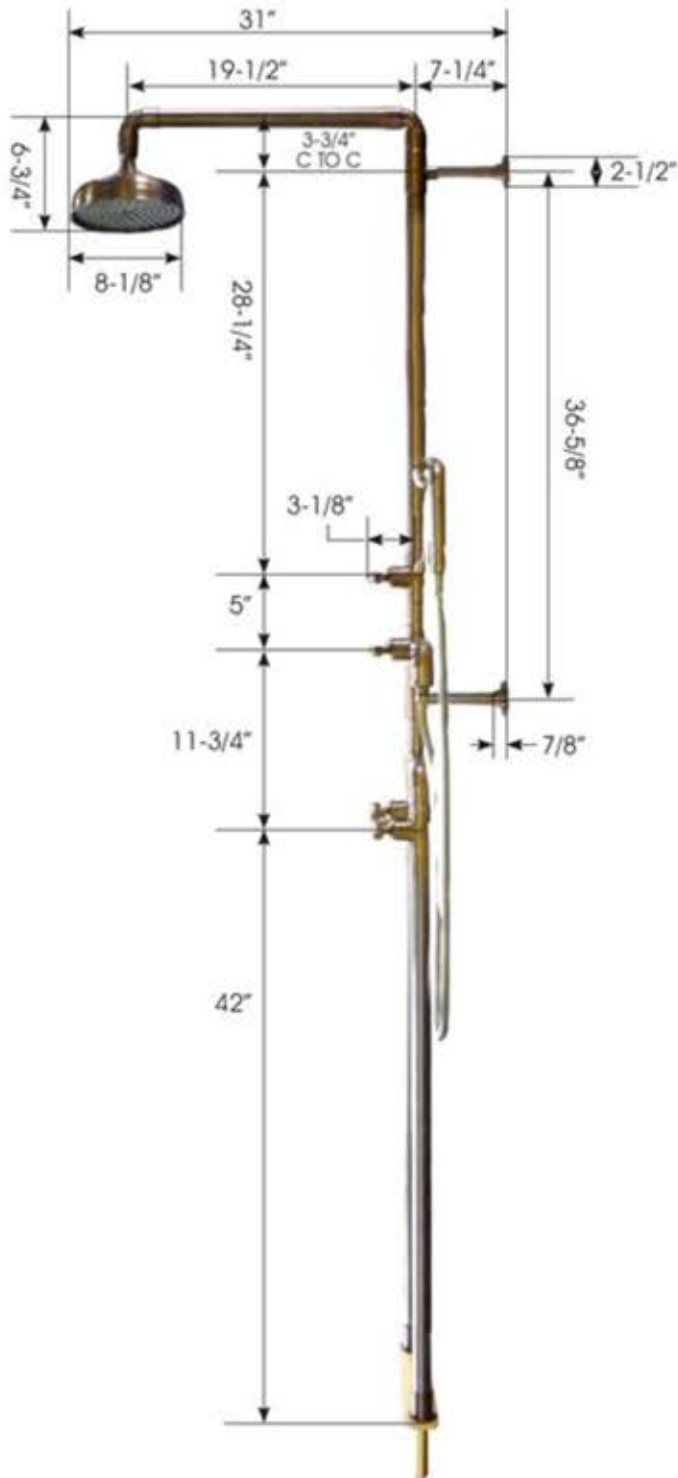

# PRODUCT SPECIFICATIONS

Waterbridge Exposed Shower  
WB-SHW-1050

Jun 2016

- Offset and Cross handles available
- Custom sizes and finishes available

Connection	3/4" IPS
Valve	1/2" Ceramic
GPM	2.0