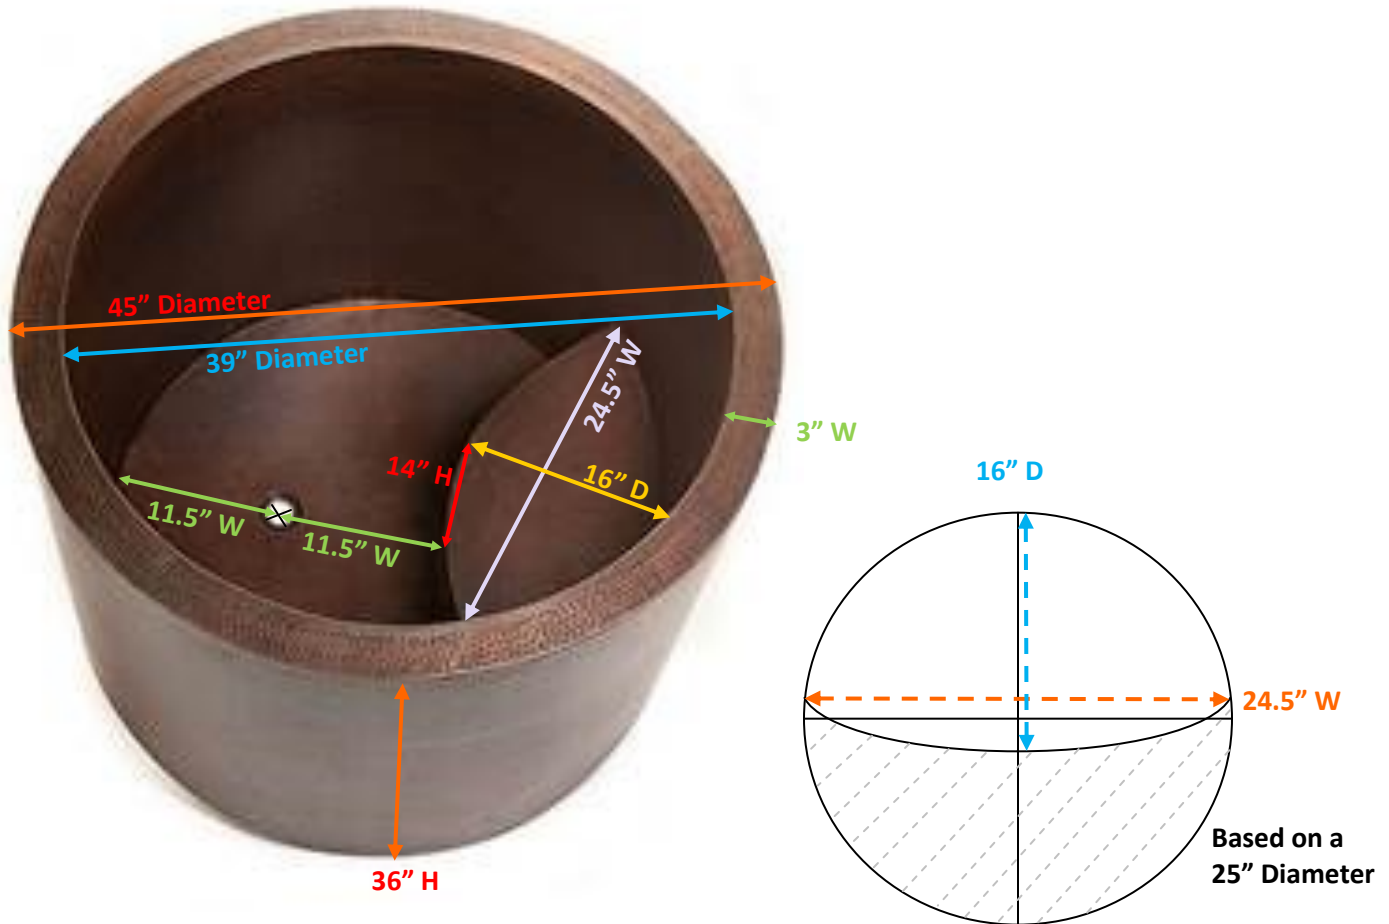

## Custom Copper Tub Specifications

### CT9010L20 Large Round Double Walled Tub with Attached Seat

#### Custom Specifications:

- Outside: 45" diameter x 36" H
- Inside: 39" diameter x 36" H
- Top rim: 3" W
- Attached seat: 24.5" W at wall x 16" D x 14" H, based on an overall 25" diameter circle
- Dark Smoke finish
- 2" bath tub drain opening, centered between center point of seat and opposite inner tub wall
- Crafted in hammered lead-free copper