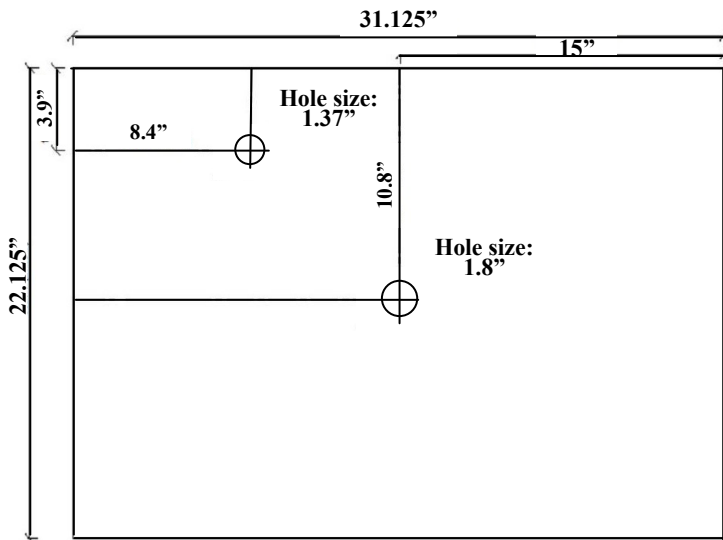

Ascetic Vanity Granite Top Options

Countertop for a JSG Oceana Vessel

- Item# ASC-VST-WHT
- Pre-drilled faucet holes for deck-mounted faucet