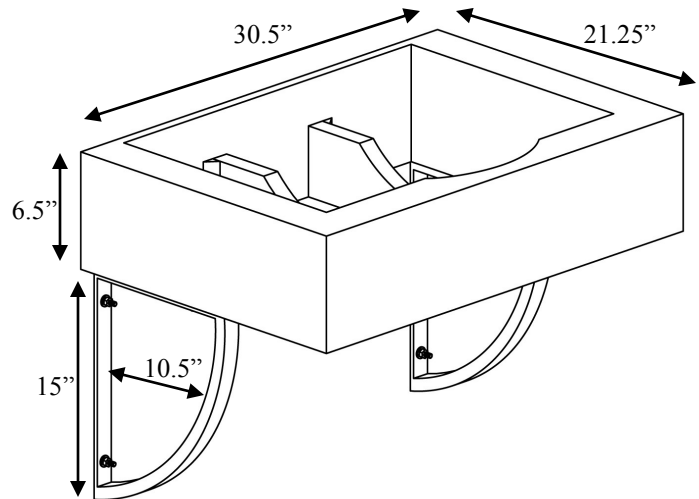

JSG Oceana Bathroom Vanities

Ascetic Vanity

- Includes White Granite Top with predrilled holes for use with a JSG *Oceana* Vessel or Undermount installation
- Available as a Standing or Wallmount Vanity
- Standing vanity features removable 4" base for optimum height for use with either a JSG *Oceana* Vessel or an Undermount
- High-Gloss Vanity Finishes: White and Black
- Sink & faucet sold separately

215 North 4th Street, Jeannette, PA 15644 ph:724.523.5567 fax:724.523.0123 www.jsgoceana.com

Ascetic Vanity Specifications

- Vanity item# ASC-VAN-xxx
 - Vanity Height: 34" with 4" base extension
 - Vanity Height: 30" with removal of 4" base
- Vanity item# ASC-VAN-xxx-WM
 - Vanity Installation Height: 30" for a Vessel
 - Vanity Installation Height: 34" for an Undermount