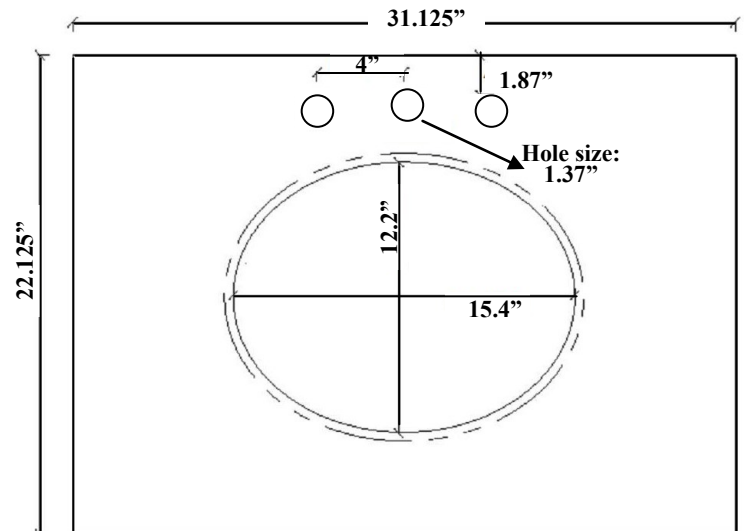

215 North 4th Street, Jeannette, PA 15644 ph:724.523.5567 fax:724.523.0123 www.jsgoceana.com

Ascetic Vanity Specifications

- Vanity item# ASC-VAN-xxx
 - Vanity Height: 34" with 4" base extension
 - Vanity Height: 30" with removal of 4" base
- Vanity item# ASC-VAN-xxx-WM
 - Vanity Installation Height: 30" for a Vessel
 - Vanity Installation Height: 34" for an Undermount

Ascetic Vanity Granite Top Options

Countertop for a JSG Oceana Vessel

- Item# ASC-VST-WHT
- Pre-drilled faucet holes for deck-mounted faucet

Countertop for a JSG Oceana Undermount

- Item# ASC-UST-WHT
- Hardware included for undermount installation
- Pre-drilled faucet holes for 8" faucet spread