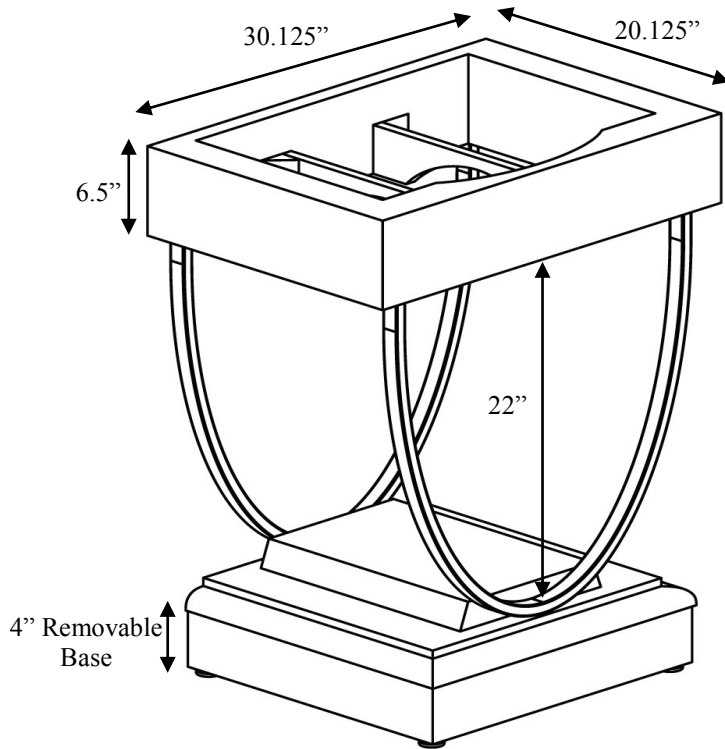

JSG Oceana Bathroom Vanities

Ascetic Vanity

- Includes White Granite Top with predrilled holes for use with a JSG *Oceana* Vessel or Undermount installation
- Available as a Standing or Wallmount Vanity
- Standing vanity features removable 4" base for optimum height for use with either a JSG *Oceana* Vessel or an Undermount
- High-Gloss Vanity Finishes: White and Black
- Sink & faucet sold separately

Shown: ASC-VAN-WHT-WM & VCH-UST-BLK
with 005-303-022

Granite Top Available:
White/Gray Granite
Item# ASC-UST-WHT-
Undermount

Shown: ASC-VAN-BLK & ASC-VST-WHT
with 005-303-022 with 4" Base removed

Made in the U.S.A.

215 North 4th Street, Jeannette, PA 15644 ph:724.523.5567 fax:724.523.0123 www.jsgoceana.com

Ascetic Vanity Specifications

- Vanity item# ASC-VAN-xxx
 - Vanity Height: 34" with 4" base extension
 - Vanity Height: 30" with removal of 4" base
- Vanity item# ASC-VAN-xxx-WM
 - Vanity Installation Height: 30" for a Vessel
 - Vanity Installation Height: 34" for an Undermount

Ascetic Vanity Granite Top Options

Countertop for a JSG Oceana Vessel

- Item# ASC-VST-WHT
- Pre-drilled faucet holes for deck-mounted faucet

Countertop for a JSG Oceana Undermount

- Item# ASC-UST-WHT
- Hardware included for undermount installation
- Pre-drilled faucet holes for 8" faucet spread