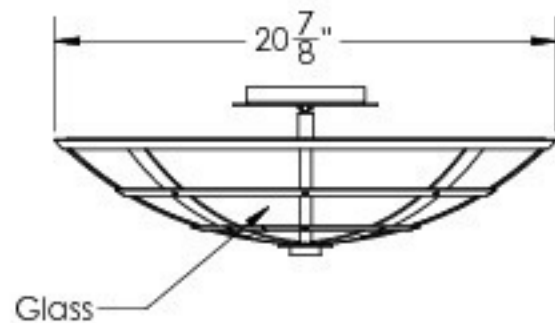

SPECIFICATION DRAWING

Product #: CLB0033-0A-XX-X-XX

Electrical Option	Product #	Electrical Type	Bulb Type	Wattage	Socket Type
	CLB0033-0A-XX-X-XX-E2	Incandescent	A19	60	Medium E26
	CLB0033-0A-XX-X-XX-G2	Flourescent	CFL/LED RETRO	13	GU-24

Bulbs Not Included

4/8/2015

Mounting Packet: Y	Electrical Type: SEE TABLE
Approximate lbs.: 15	Bulb Qty: 2 Bulb Type: SEE TABLE
Finish: SEE WEB SITE FOR OPTIONS	Wattage: SEE TABLE Voltage: 120
Top Diffuser: Open	Socket Type: SEE TABLE
Bottom Diffuser: N/A	UL Location: Dry

Mounting Detail