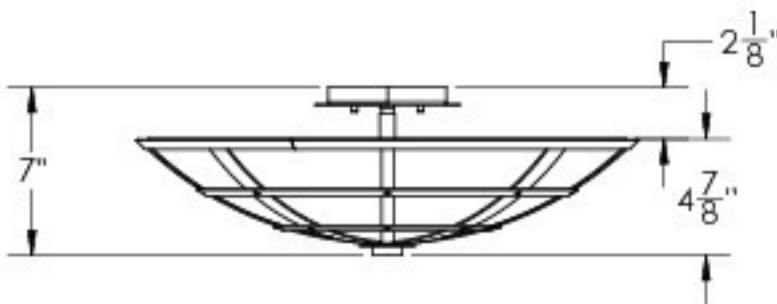

SPECIFICATION DRAWING

Product #: CLB0033-0A-XX-X-XX

Electrical Option	Product #	Electrical Type	Bulb Type	Wattage	Socket Type
	CLB0033-0A-XX-X-XX-E2	Incandescent	A19	60	Medium E26
	CLB0033-0A-XX-X-XX-G2	Flourescent	CFL/LED RETRO	13	GU-24

Bulbs Not Included

4/8/2015

Mounting Packet: Y	Electrical Type: SEE TABLE
Approximate lbs.: 15	Bulb Qty: 2 Bulb Type: SEE TABLE
Finish: SEE WEB SITE FOR OPTIONS	Wattage: SEE TABLE Voltage: 120
Top Diffuser: Open	Socket Type: SEE TABLE
Bottom Diffuser: N/A	UL Location: Dry

Mounting Detail