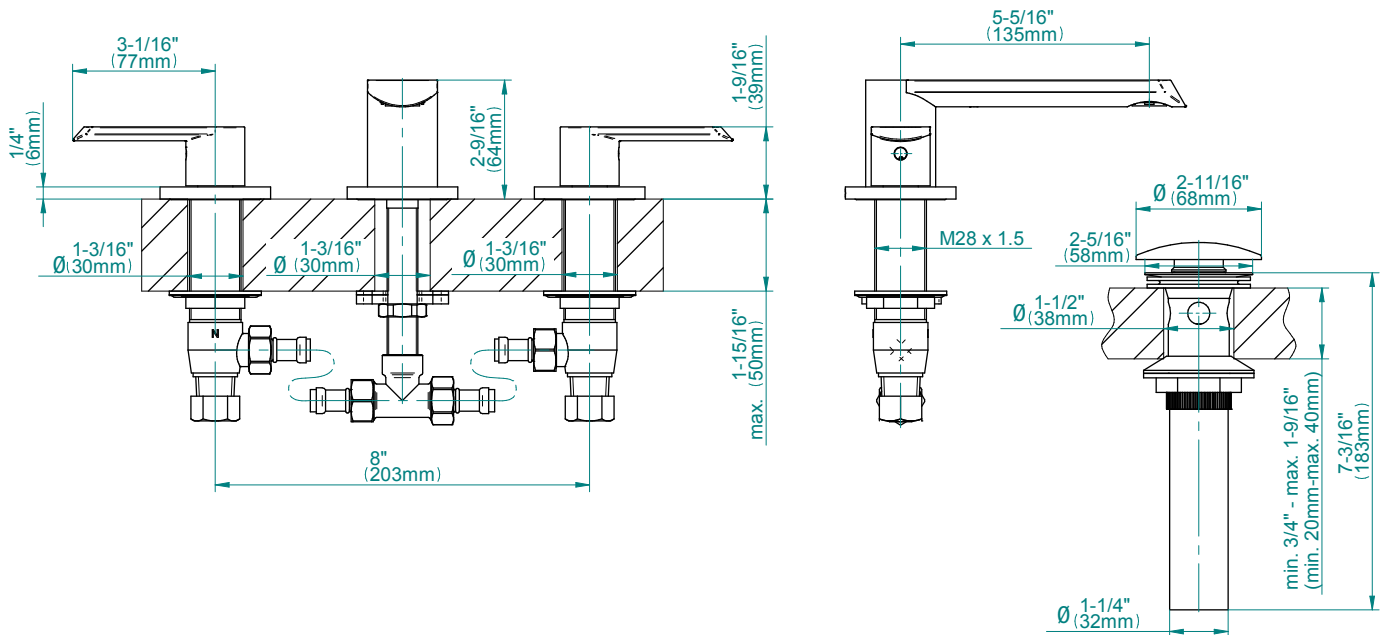

G-6610-LM45B

Phase Collection

Widespread Lavatory Faucet

GRAFF[®]
CUTTING EDGE DESIGN

Product Features

- Installs on 8" centers
- Aerated flow rate
≤1.5 max gpm
- Swivel aerator
- Includes push-top umbrella
pop-up drain w/overflow

- Matching decorative trap
G-9970

Code Compliance

- ADA
- CALGreen

Warranty

- Limited lifetime warranty

For complete warranty information go to
www.graff-faucets.com/en-nam/warranty

The measurements shown are for reference only. Products and specifications shown are subject to change without notice. Revised 06/2014