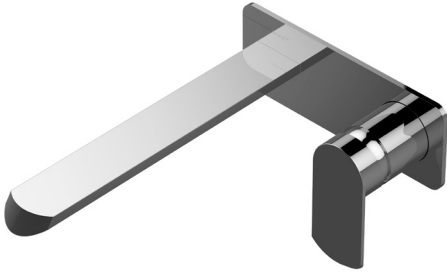

G-6635-LM45W

Phase Collection

Wall-Mounted Lavatory Faucet (Rough and Trim)

GRAFF[®]
CUTTING EDGE DESIGN

Product Features

- Wall-mount spout and handle installation
- Aerated flow rate ≤ 1.5 max gpm
- 7-1/2" spout reach
- Swivel aerator
- Drain assembly sold separate

Available Finishes

- Polished Chrome
G-6635-LM45W-PC
- Brushed Nickel
G-6635-LM45W-BNi
- Polished Nickel
G-6635-LM45W-PN
- Olive Bronze™
G-6635-LM45W-OB*

* Special order finish- call for availability

Optional Accessories