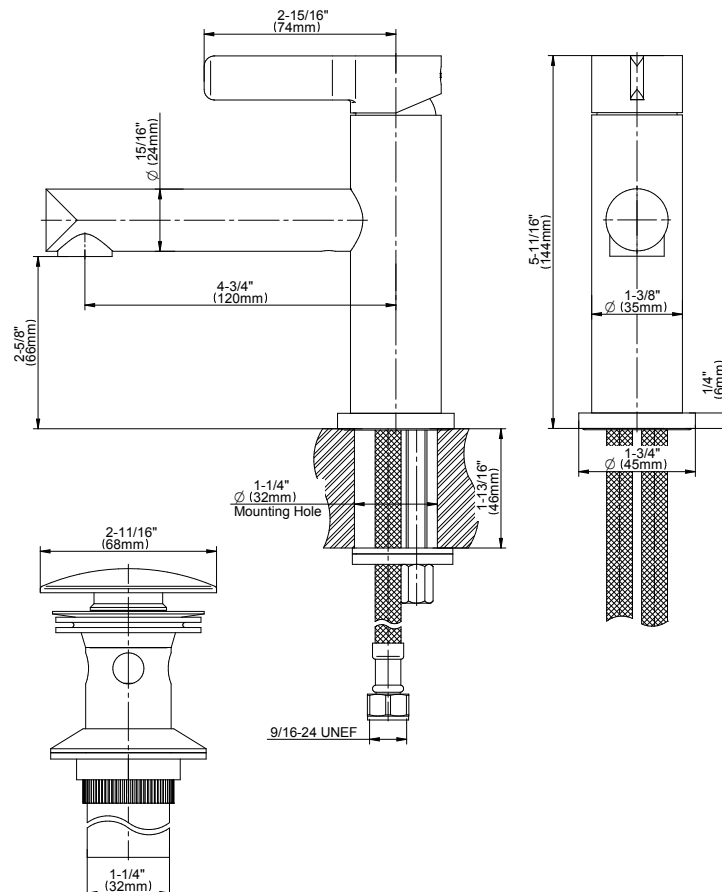

G-6700-LM46

Terra Collection

Single-Handle Lavatory Faucet

GRAFF[®]
CUTTING EDGE DESIGN

Product Features

- Single-hole installation
- Aerated flow rate
≤1.5 max gpm
- 1-1/4" hole cutout
- Includes push-top umbrella
pop-up drain w/overflow

- Matching decorative trap
G-9970

Code Compliance

- ADA
- CALGreen

Warranty

- Limited lifetime warranty

For complete warranty information go to
www.graff-faucets.com/en-nam/warranty

The measurements shown are for reference only. Products and specifications shown are subject to change without notice. Revised 06/2014