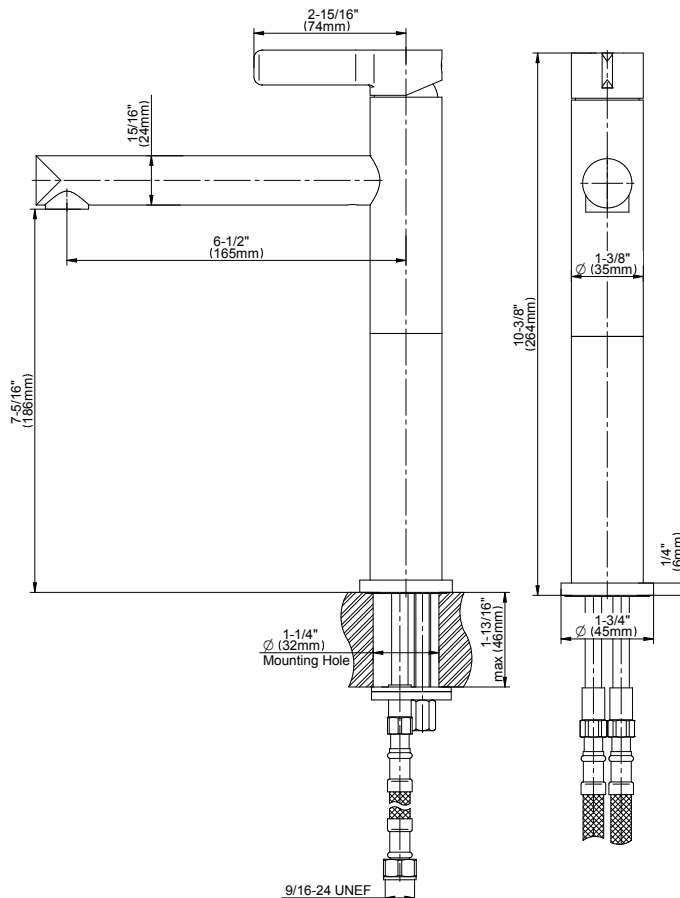

The measurements shown are for reference only. Products and specifications shown are subject to change without notice. Revised 06/2014

www.graff-faucets.com | phone: 800-954-4723