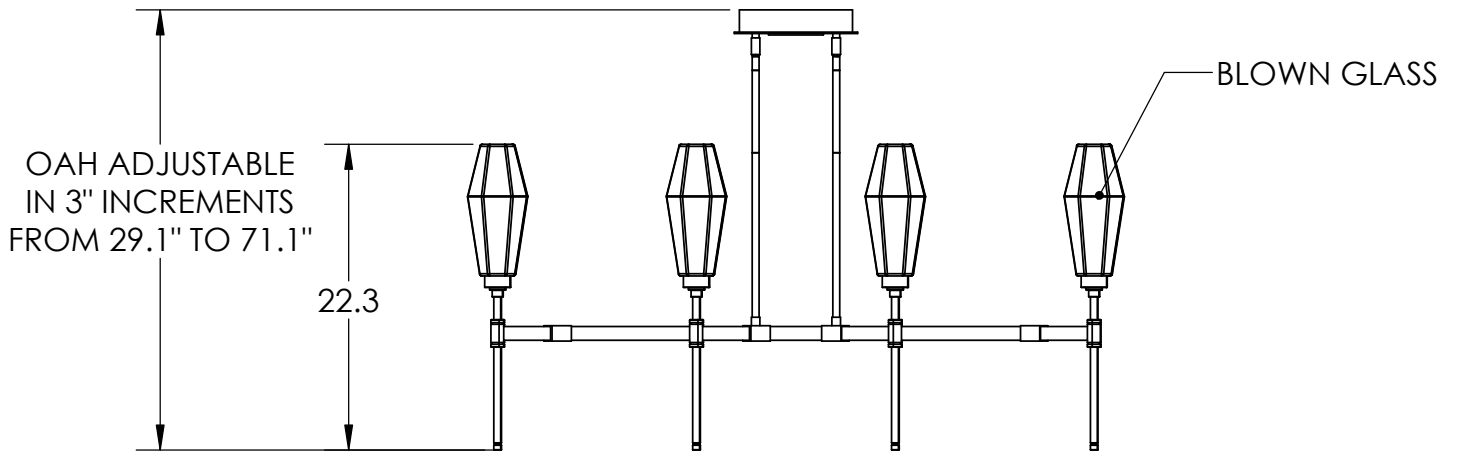

Collection: AALTO

Product #: PLB0049-48

Visit hammertonstudio.com for product options and specifications.

10/25/2017 (A)

Mounting Packet: X	Weight(lbs.): 37	Electrical Type: LED	CCT: 2700 K
UL Location: DRY		Elec. Qty:8	Wattage: 42 Voltage: 120
Finish: SEE WEB SITE FOR OPTIONS		Source Lumens: Up: 2735	Down: N/A
Top Diffuser: CLOSED GLASS		Dimmable: Forward/Reverse Phase to 1%	
Bottom Diffuser: CLOSED METAL		CRI: 93+	Power Factor: >0.9
All fixtures created by Hammerton are handcrafted by artisans. Dimensions may vary up to 7/8".			
© Copyright 2017. All rights in design, detail or invention of this drawing are reserved as the property of Hammerton. Any imitation or adaptation without written consent is strictly prohibited.			
Hammerton Inc. 217 Wright Brothers Dr. Salt Lake City, UT 84116 (801)973-8095			

Mounting Detail

MOUNTS TO J-BOX AND CEILING