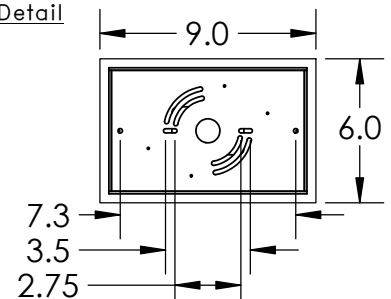

Collection: AALTO

Product #: PLB0049-48

Visit hammertonstudio.com for product options and specifications.

10/25/2017 (A)

Mounting Packet: X	Weight(lbs.): 37	Electrical Type: LED	CCT: 2700 K
UL Location: DRY		Elec. Qty:8	Wattage: 42 Voltage: 120
Finish: SEE WEB SITE FOR OPTIONS		Source Lumens: Up: 2735	Down: N/A
Top Diffuser: CLOSED GLASS		Dimmable: Forward/Reverse Phase to 1%	
Bottom Diffuser: CLOSED METAL		CRI: 93+	Power Factor: >0.9
All fixtures created by Hammerton are handcrafted by artisans. Dimensions may vary up to 7/8".			
© Copyright 2017. All rights in design, detail or invention of this drawing are reserved as the property of Hammerton. Any imitation or adaptation without written consent is strictly prohibited.			
Hammerton Inc. 217 Wright Brothers Dr. Salt Lake City, UT 84116 (801)973-8095			

Mounting Detail

MOUNTS TO J-BOX AND CEILING