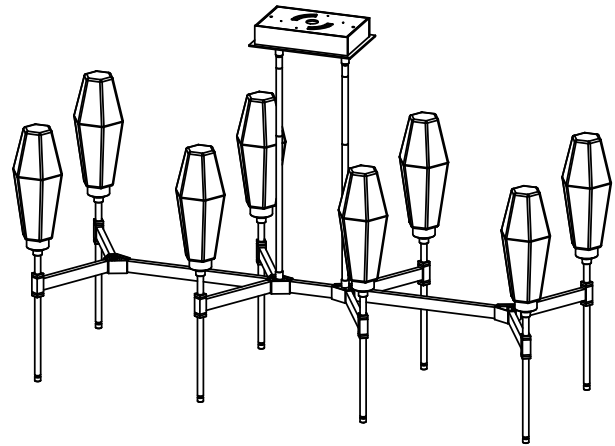

Collection: AALTO

Product #: PLB0049-48

Visit hammertonstudio.com for product options and specifications.

10/25/2017 (A)

Mounting Packet: X	Weight(lbs.): 37	Electrical Type: LED	CCT: 2700 K
UL Location: DRY		Elec. Qty:8	Wattage: 42 Voltage: 120
Finish: SEE WEB SITE FOR OPTIONS		Source Lumens: Up: 2735	Down: N/A
Top Diffuser: CLOSED GLASS		Dimmable: Forward/Reverse Phase to 1%	
Bottom Diffuser: CLOSED METAL		CRI: 93+	Power Factor: >0.9
All fixtures created by Hammerton are handcrafted by artisans. Dimensions may vary up to 7/8".			
© Copyright 2017. All rights in design, detail or invention of this drawing are reserved as the property of Hammerton. Any imitation or adaptation without written consent is strictly prohibited.			
Hammerton Inc. 217 Wright Brothers Dr. Salt Lake City, UT 84116 (801)973-8095			

Mounting Detail

MOUNTS TO J-BOX AND CEILING