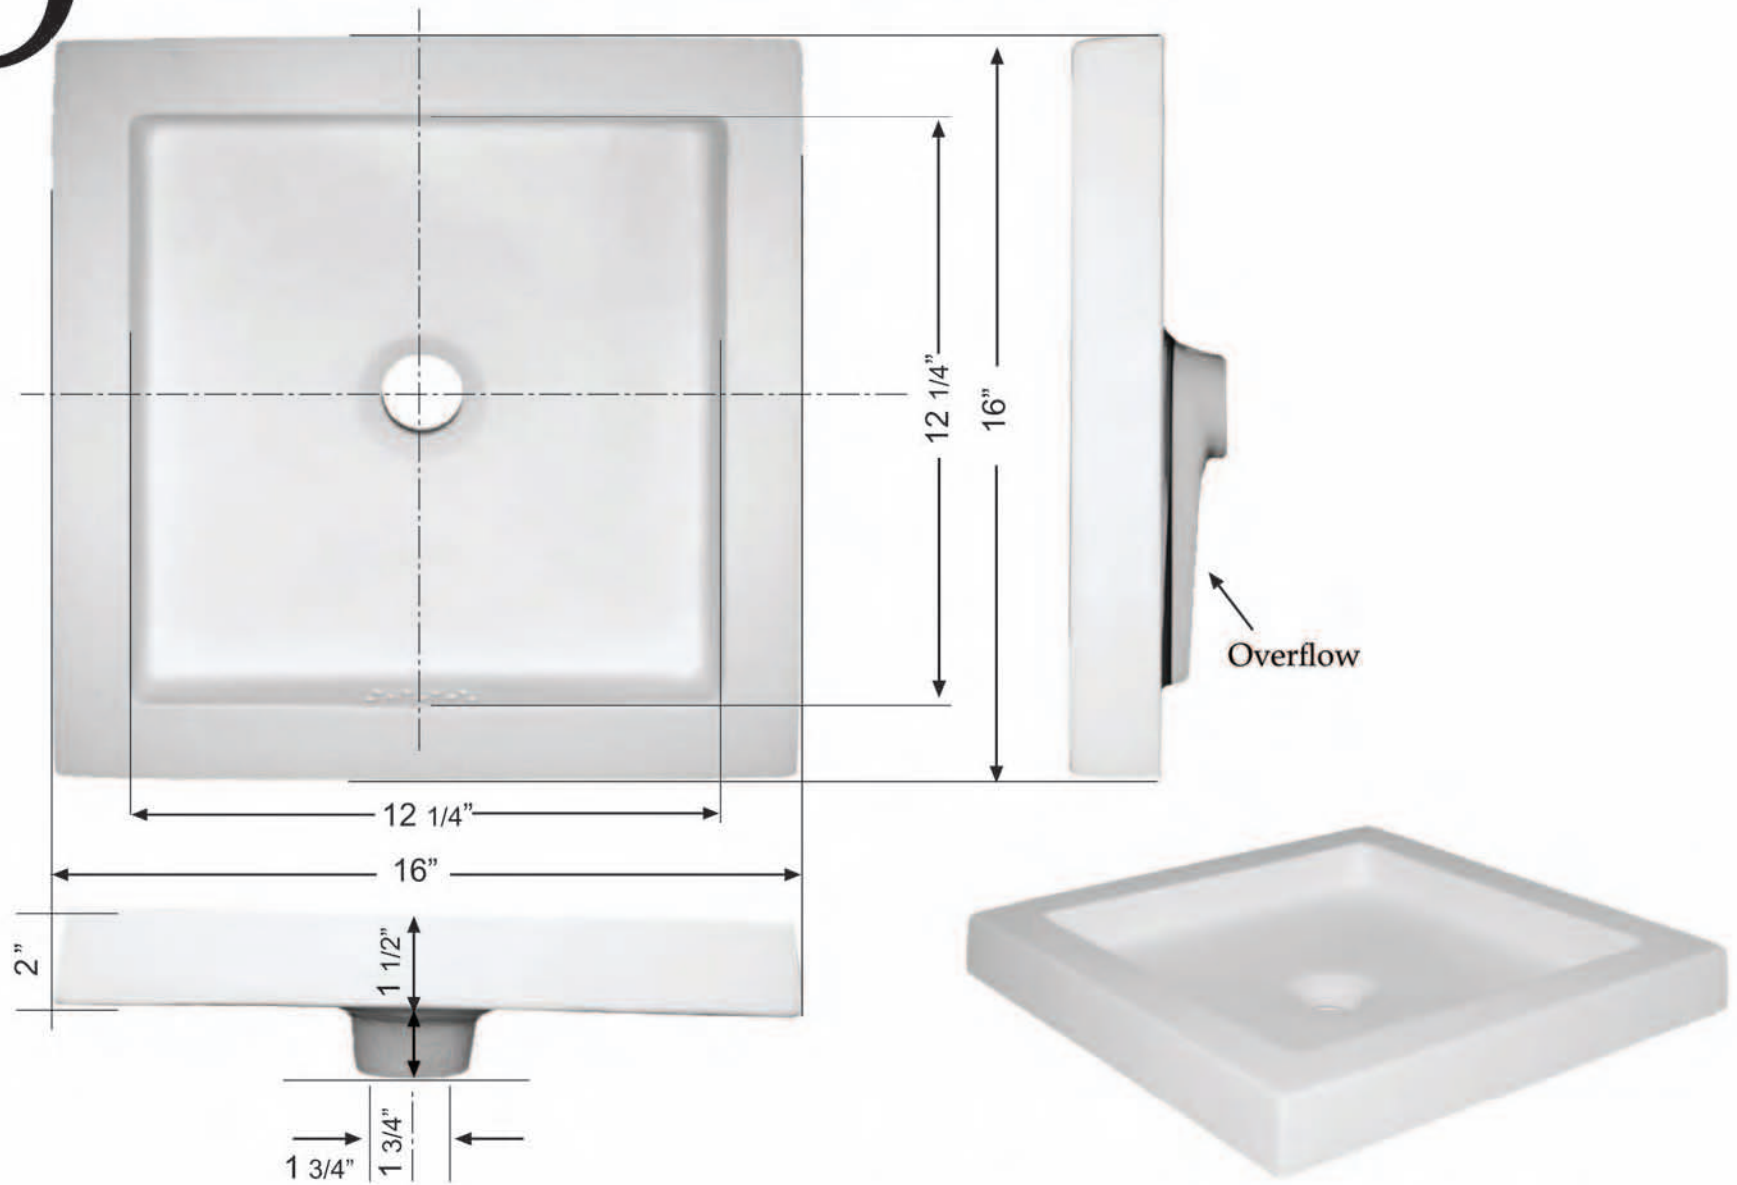

JD

16" x 16" Square urban basin

MARZI STUDIOS

- Due to the nature of handcrafted ceramics all dimensions are approximate.
- Cutout templates are available if used as drop-in only.
Please do not attempt to cut from these measurements.
- This sink has a flat glazed rim. It may be used in an undercounter or flush mount installation.