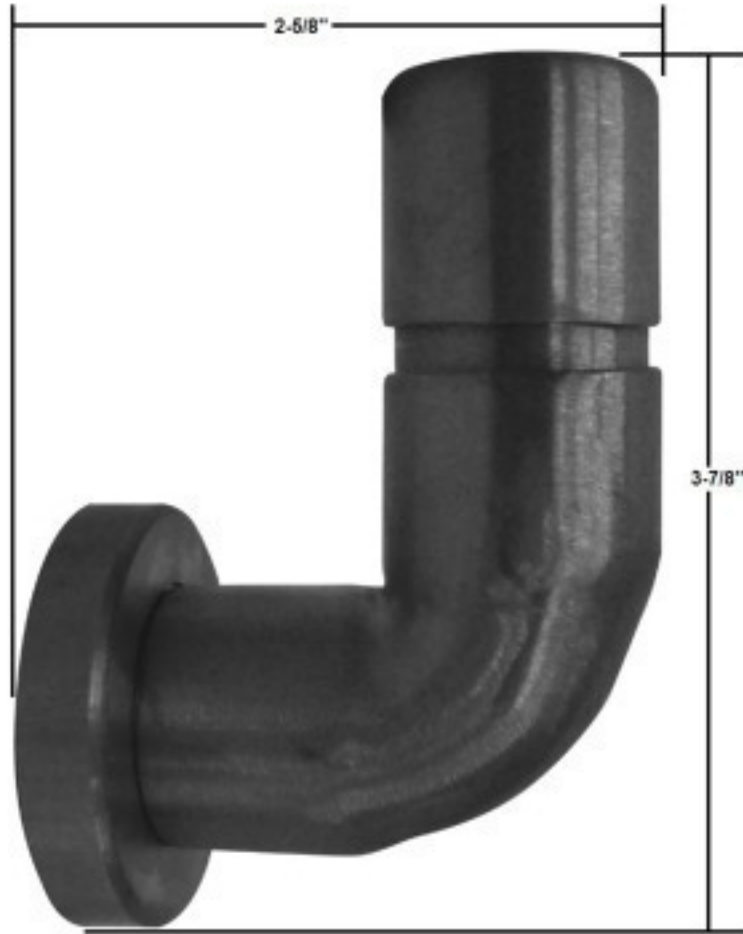

PRODUCT SPECIFICATIONS

Waterbridge Robe Hook
WB-ACC-RH

- Mounting hardware included
- Custom sizes and finishes available
