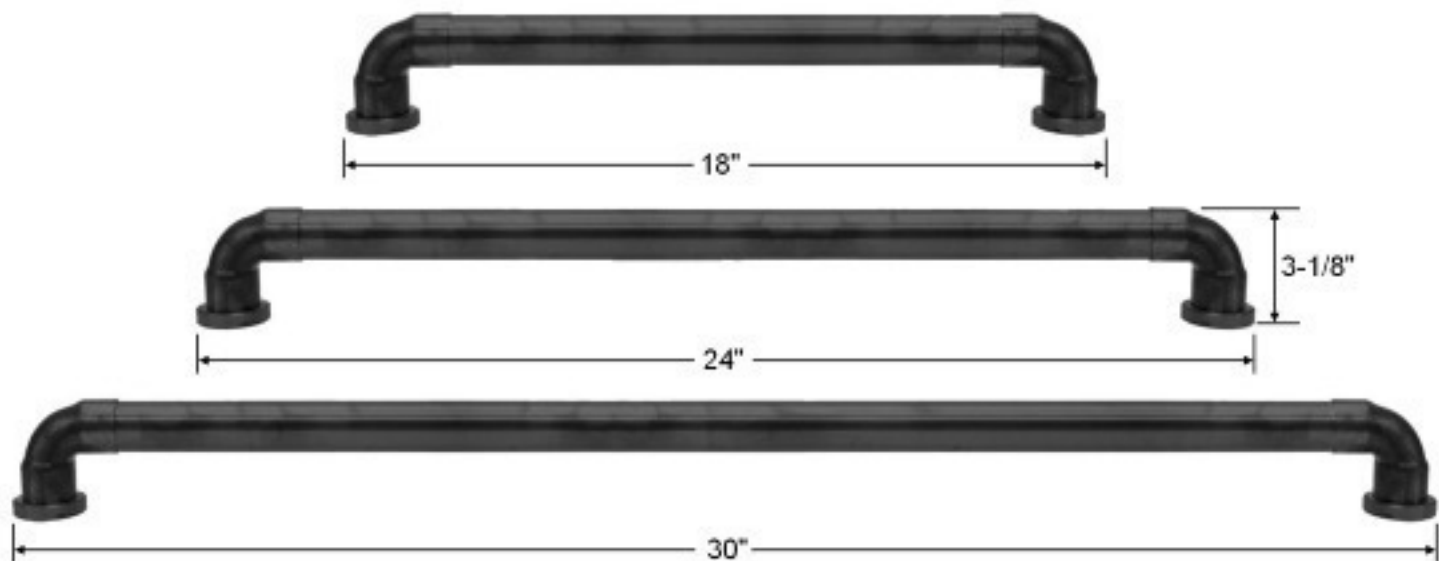

# PRODUCT SPECIFICATIONS

Waterbridge Towel Bar  
WB-ACC-TB(XX)

- Mounting hardware included
- Custom sizes and finishes available
