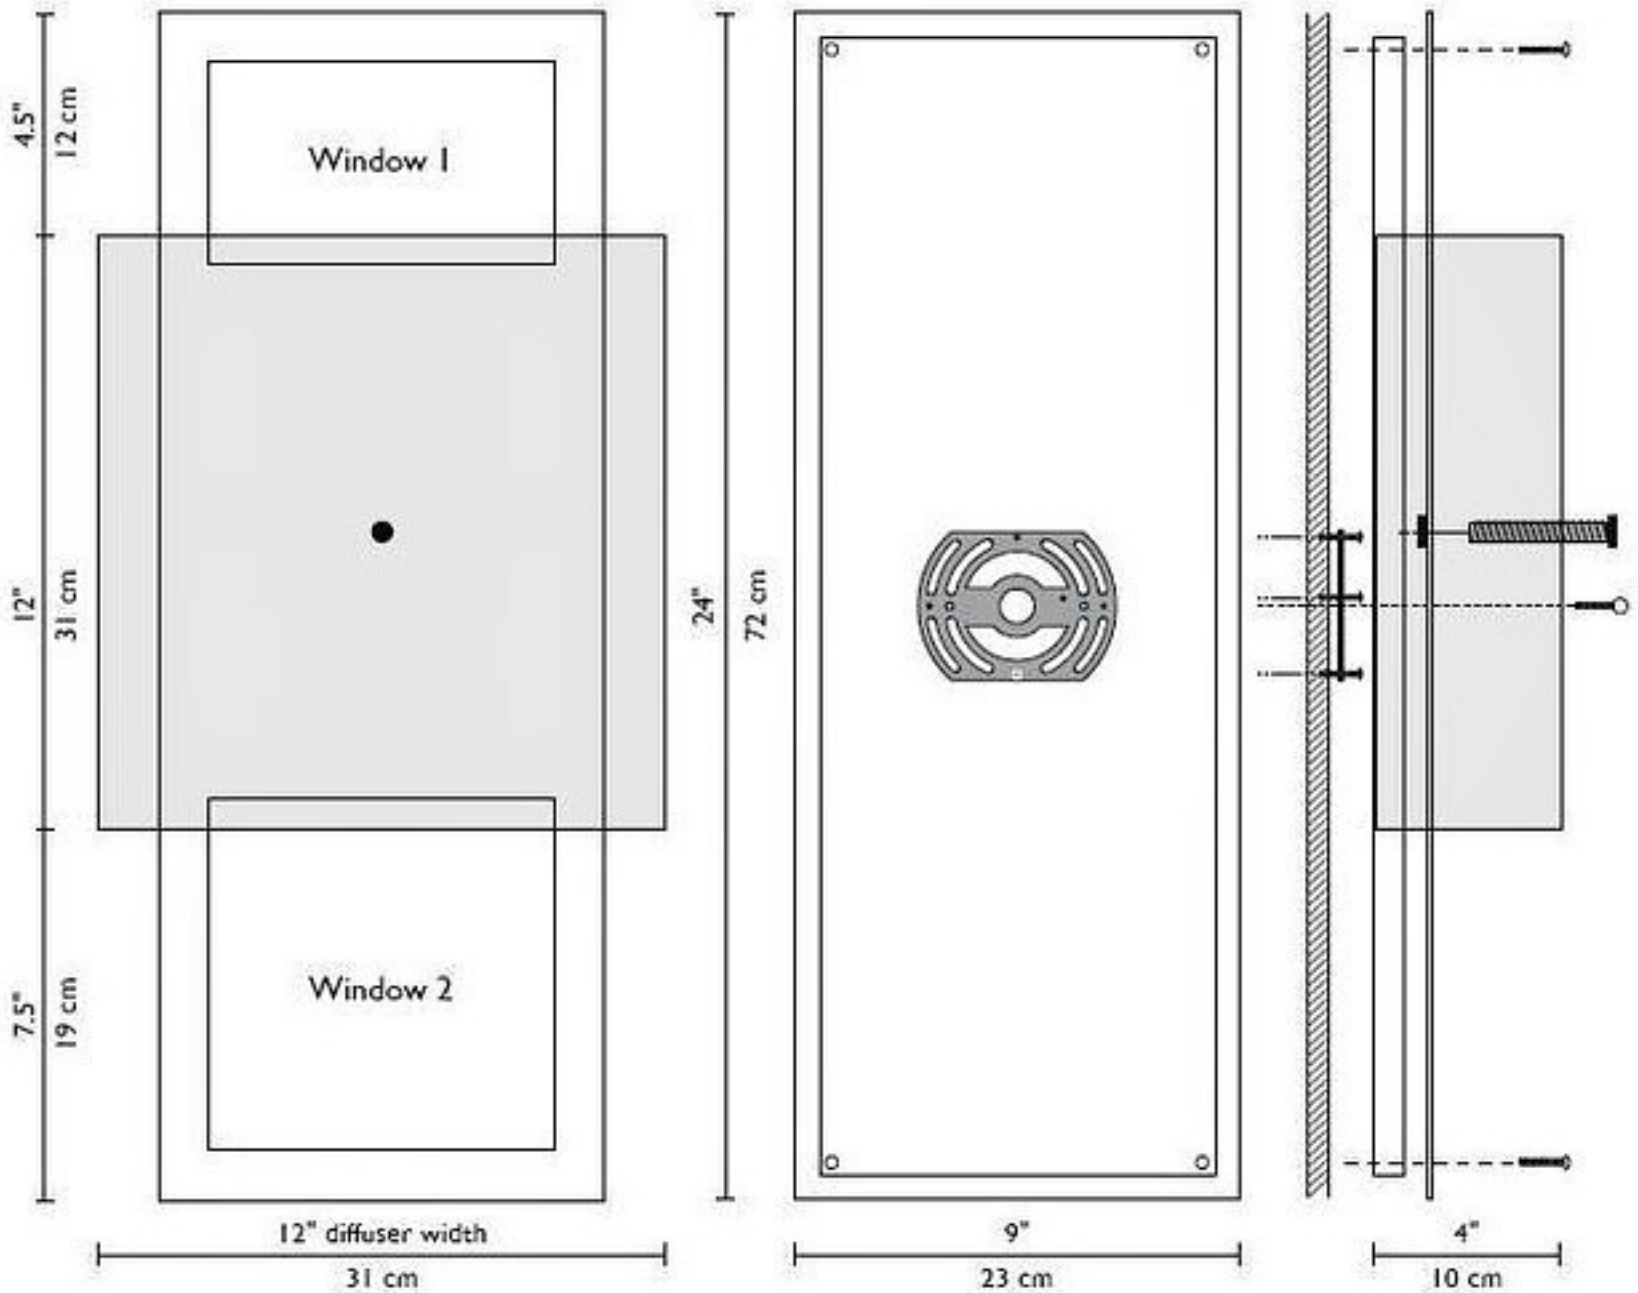

WINDOWS

Clean and asymmetrical proportions play with the organic textures of reclaimed sorghum and art glass. Ideal in any interior, the Windows is illuminated by Earth-friendly fluorescents.*

Technical and Mounting Information