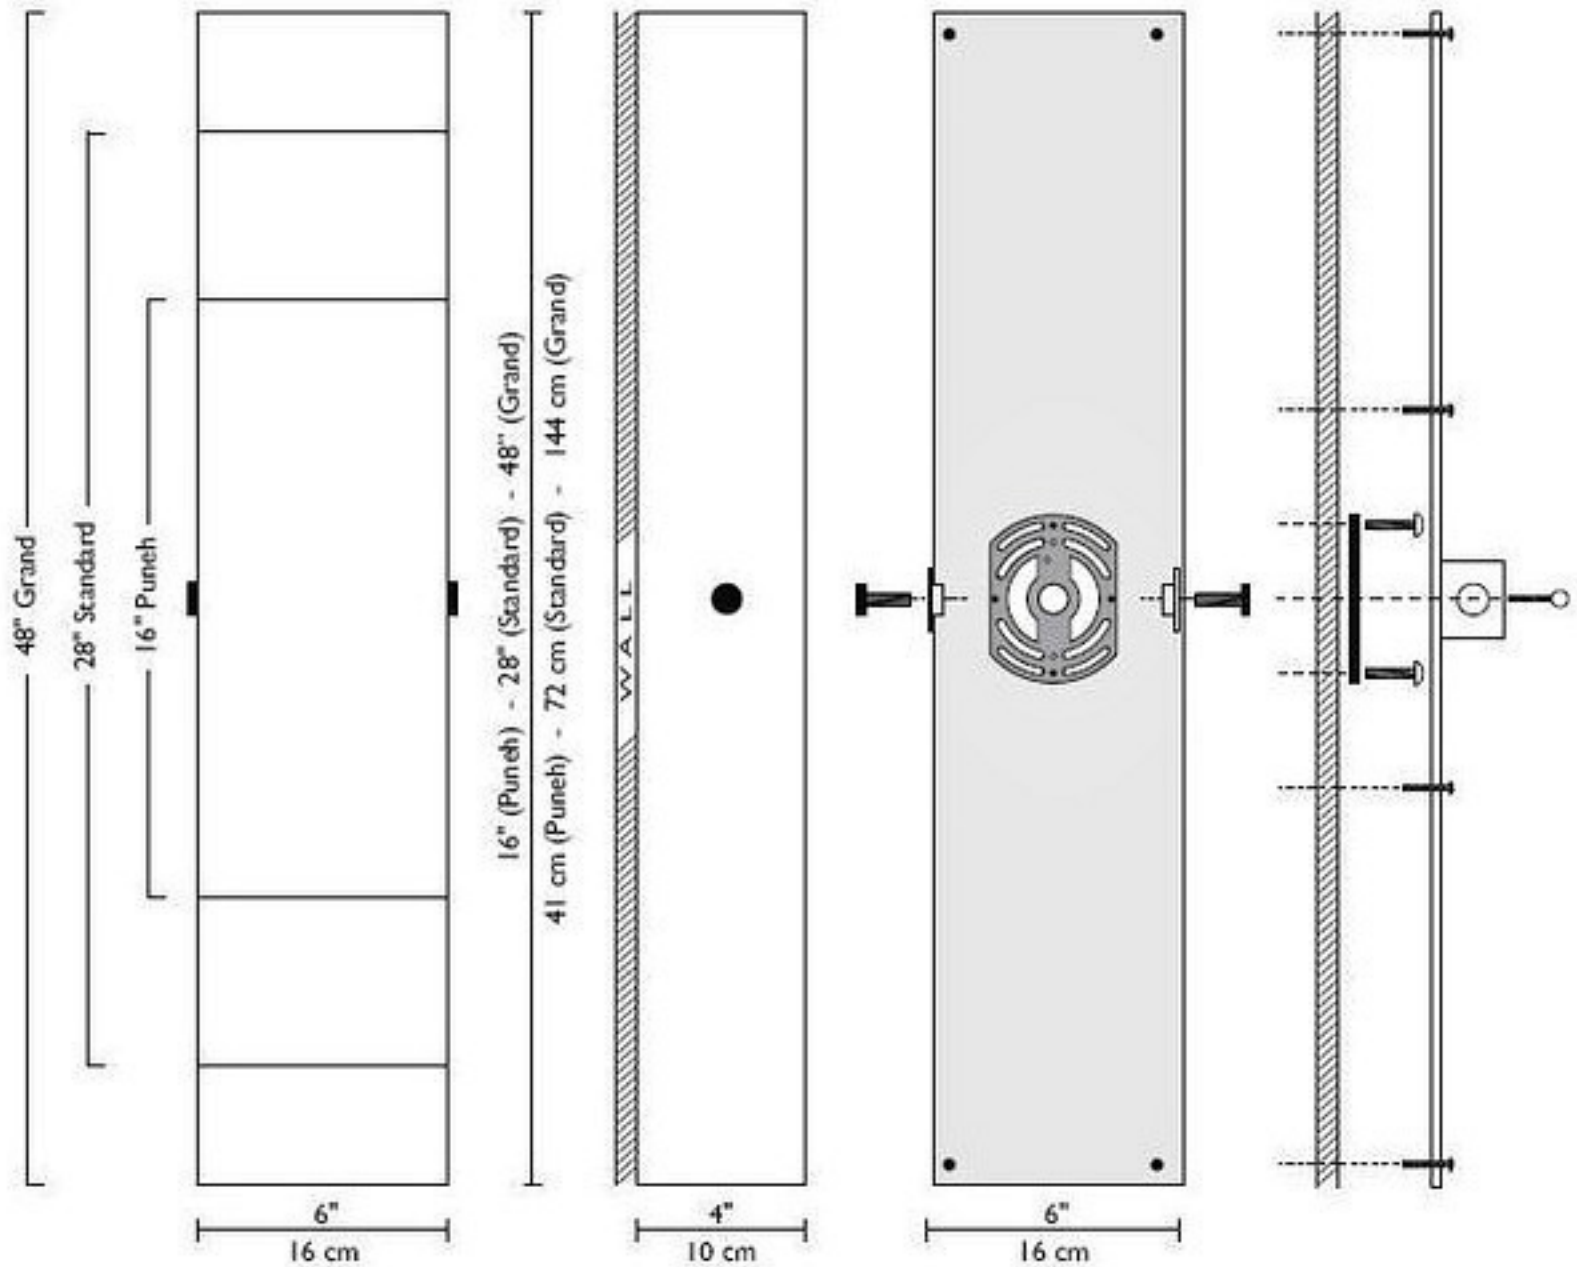

CHANNEL

Long, slender glass forms coupled with appealing glass textures and colors make this versatile fixture a perfect piece of architectural jewelry. Ideal horizontal or vertical, the Puneh is illuminated by incandescent lamps, while the Standard and Grand use Earth-friendly fluorescents.*

Technical and Mounting Information

LAMPING

Puneh
2 x 60w (Max)
T-10 Base

Standard
2 x 24w (Max)
T-5 H/O* Base

Grand
2 x 54w (Max)
T-5 H/O* Base

Damp Location

METAL FINISHES

Standard