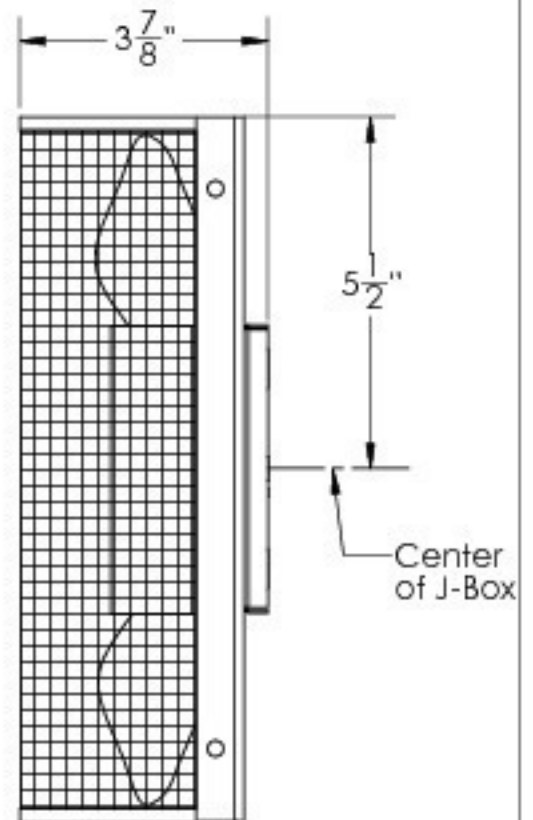

# SPECIFICATION DRAWING

Product #: CSB0019-11-XX-0

Fine Mesh Only  
Bulbs Exposed

*Bulbs Not Included, Bulbs with overall length greater than 3-3/4" may not fit inside fixture*

Ⓐ

Mounting Packet: U	Electrical Type: Incandescent
Approximate lbs.: 5	Bulb Qty: 2    Bulb Type: B9.5
Finish: SEE WEB SITE FOR OPTIONS	Wattage: 60    Voltage: 120
Top Diffuser: Open	Socket Type: Candelabra(E12) Base
Bottom Diffuser: Open	UL Location: Dry