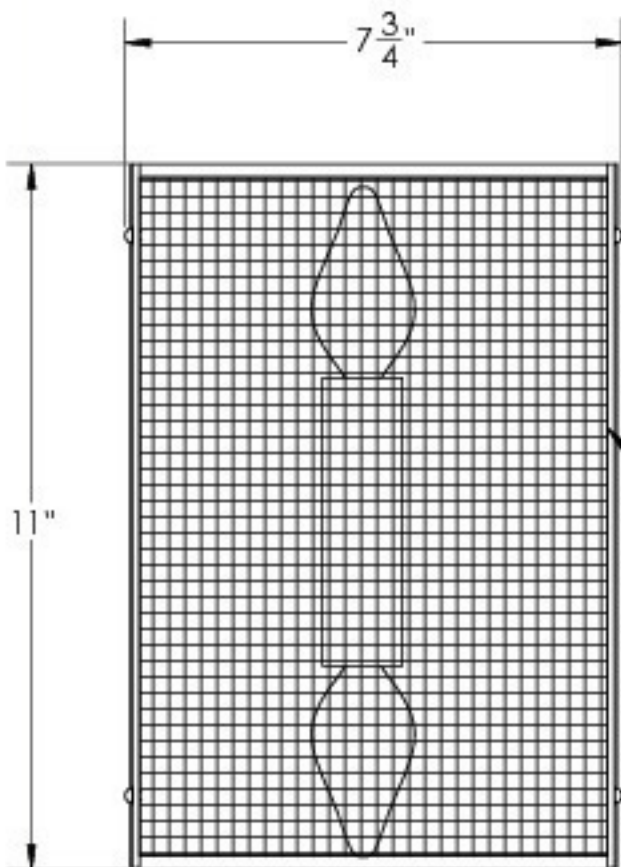

# SPECIFICATION DRAWING

Product #: CSB0019-11-XX-0

Fine Mesh Only  
Bulbs Exposed

*Bulbs Not Included, Bulbs with overall length greater than 3-3/4" may not fit inside fixture*

Ⓐ

Mounting Packet: U	Electrical Type: Incandescent
Approximate lbs.: 5	Bulb Qty: 2    Bulb Type: B9.5
Finish: SEE WEB SITE FOR OPTIONS	Wattage: 60    Voltage: 120
Top Diffuser: Open	Socket Type: Candelabra(E12) Base
Bottom Diffuser: Open	UL Location: Dry