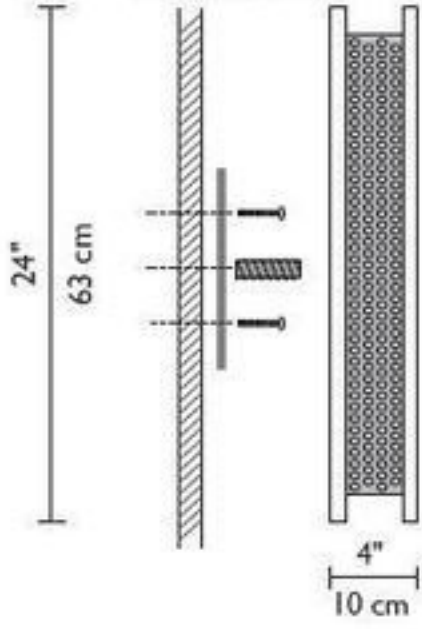

Technical and Mounting Specifications

F/N BIG Front

F/N BIG Side

METAL FINISHES	
Standard	
Bronze	
Silver	
Special	
Wrought Iron	

F/N BIG Front

F/N BIG Side

Visit our
showroom at the
Dallas Trade Mart

Made in USA

Damp Location