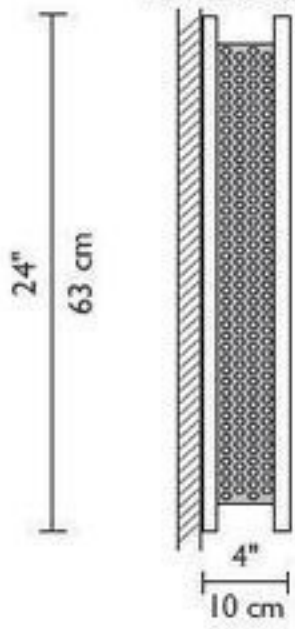

**ADA
COMPLIANT**

F/N BIG

Framed by bronze powder-coated steel, the F/N Big showcases our collection of handmade Magic Art Glass. By using a combination of exotic elements and a myriad of glass techniques, we have produced an original, whimsical yet elegant line of fixtures illuminated with Earth-friendly fluorescents.*

Technical and Mounting Specifications

F/N BIG Front

F/N BIG Side

METAL FINISHES	
Standard	
Bronze	
Silver	
Special	
Wrought Iron	

F/N BIG Front

F/N BIG Side

Visit our
showroom at the
Dallas Trade Mart

Made in USA

Damp Location