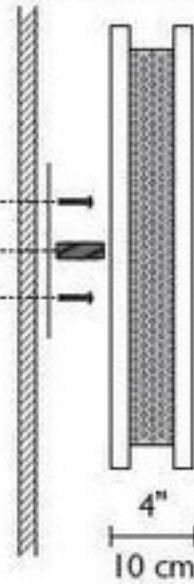

F/N TALL

Framed by bronze powder-coated steel, the F/N Tall showcases our collection of handmade Magic Art Glass. By using a combination of exotic elements and a myriad of glass techniques, we have produced an original, whimsical yet elegant line of fixtures illuminated with Earth-friendly fluorescents.*

Technical Information

F/N TALL Front

F/N TALL Side

METAL FINISHES	
Standard	
Bronze	
Silver	
Special	
Wrought Iron	

Mounting Specifications

F/N TALL Front

F/N TALL Side

Visit our showroom at the Dallas Trade Mart
Made in USA