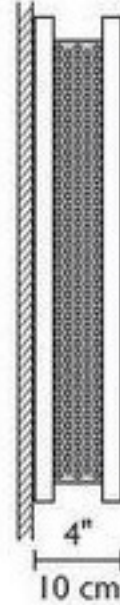

F/N TALL

Framed by bronze powder-coated steel, the F/N Tall showcases our collection of handmade Magic Art Glass. By using a combination of exotic elements and a myriad of glass techniques, we have produced an original, whimsical yet elegant line of fixtures illuminated with Earth-friendly fluorescents.*

Technical Information

F/N TALL Front

F/N TALL Side

METAL FINISHES	
Standard	
Bronze	
Silver	
Special	
Wrought Iron	

Mounting Specifications

F/N TALL Front

F/N TALL Side

Visit our showroom at the Dallas Trade Mart
Made in USA