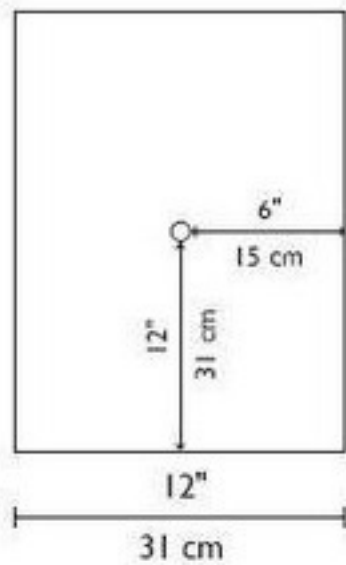

Technical Information

F/N TALL Front

F/N TALL Side

METAL FINISHES	
Standard	
Bronze	
Silver	
Special	
Wrought Iron	

Mounting Specifications

F/N TALL Front

F/N TALL Side

Visit our showroom at the Dallas Trade Mart
Made in USA