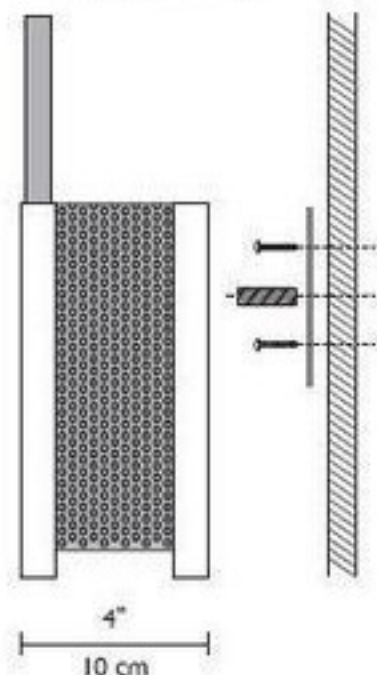

## Technical and Mounting Information

F/N WIDE Front

F/N WIDE Side

F/N JUDY Front

F/N JUDY Side

METAL FINISHES	
<b>Standard</b>	
Bronze	
Silver	
<b>Special</b>	
Wrought Iron	
Visit our showroom at the Dallas Trade Mart	
Made in USA	

CFL or LED

F/N WIDE & F/N JUDY  
2 x 60w (Max)  
(E12) Candelabra Base

Incandescent not recommended.

Damp Location