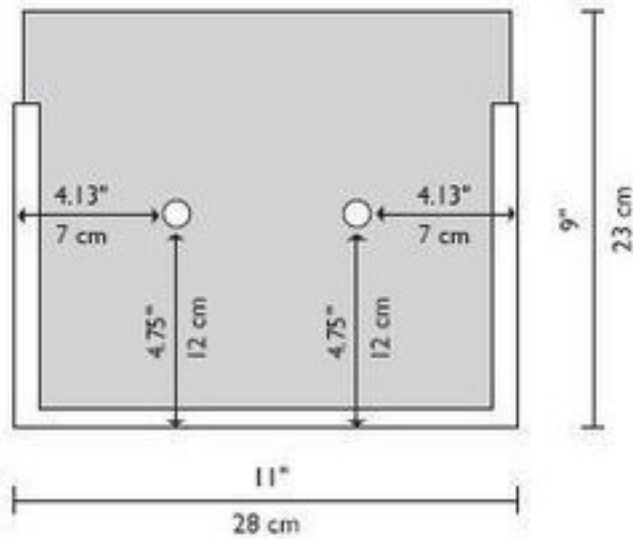

**ADA
COMPLIANT**

F/N WIDE & F/N JUDY

Framed by bronze powder-coated steel, the F/N Wide and F/N Judy showcases our collection of handmade Magic Art Glass. By using a combination of exotic elements and a myriad of glass techniques, we have produced an original, whimsical yet elegant line of fixtures illuminated with incandescent lamps.

Technical and Mounting Information

F/N WIDE Front