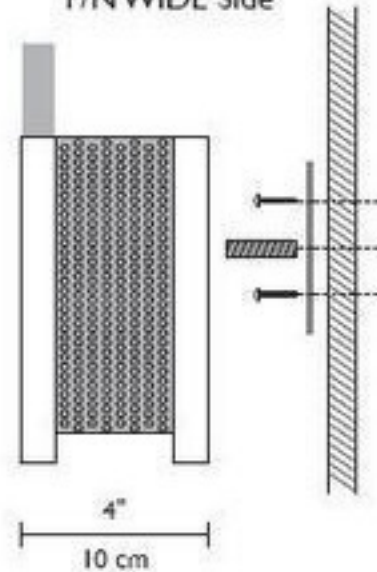

F/N WIDE Side