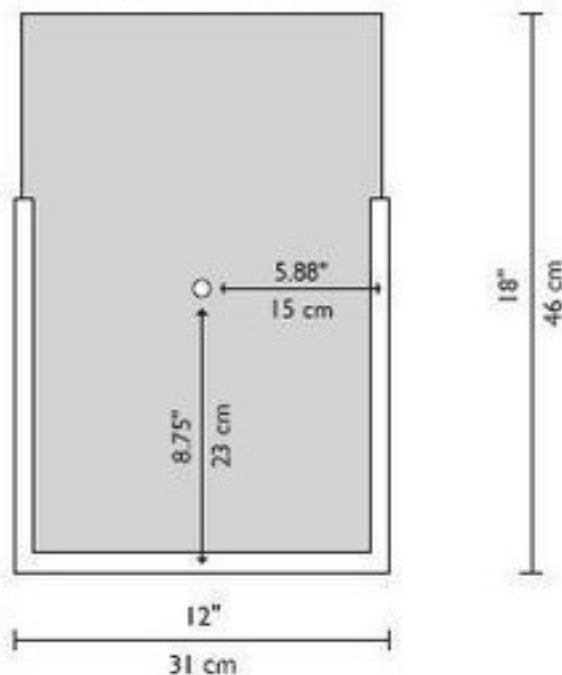

F/N JUDY Front