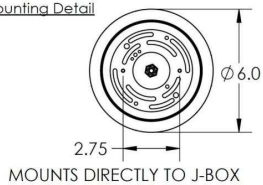

Mounting Detail

Overall Height Options

<i>001: Rod, Adjustable in 3" Increments, 28.2"-70.2"</i>