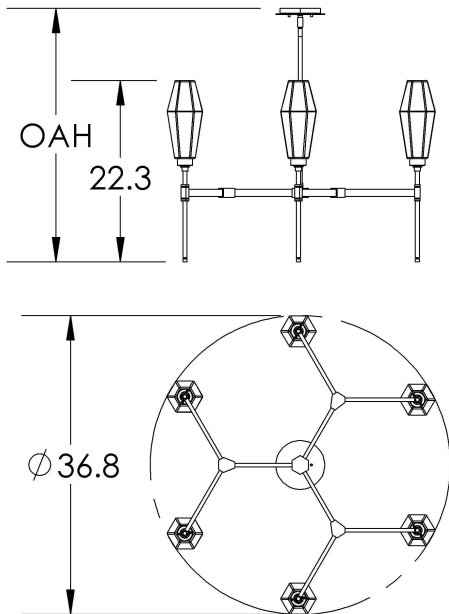

HAMMERTONSTUDIO

Aalto Round Chandelier-37

CHB0049-37

Product Numbering

CHB0049-37 - Finish - Lens/Shade - Overall Height - Electrical

Specifications

OAH:	See Opt
W:	36.8"
D:	36.8"
Wt:	25 lb
Mtg Pkt:	Y
Rating:	Dry
Elec Qty:	6
Voltage:	120
Bottom:	Closed
Top:	Closed Glass

Lens/Shade Options

<i>RA: Optic Rib Blown Glass - Amber</i>
<i>RB: Optic Rib Blown Glass - Bronze</i>
<i>RC: Optic Rib Blown Glass - Clear</i>
<i>RS: Optic Rib Blown Glass - Smoke</i>

Mounting Detail

Overall Height Options

<i>001: Rod, Adjustable in 3" Increments, 28.2"-70.2"</i>
