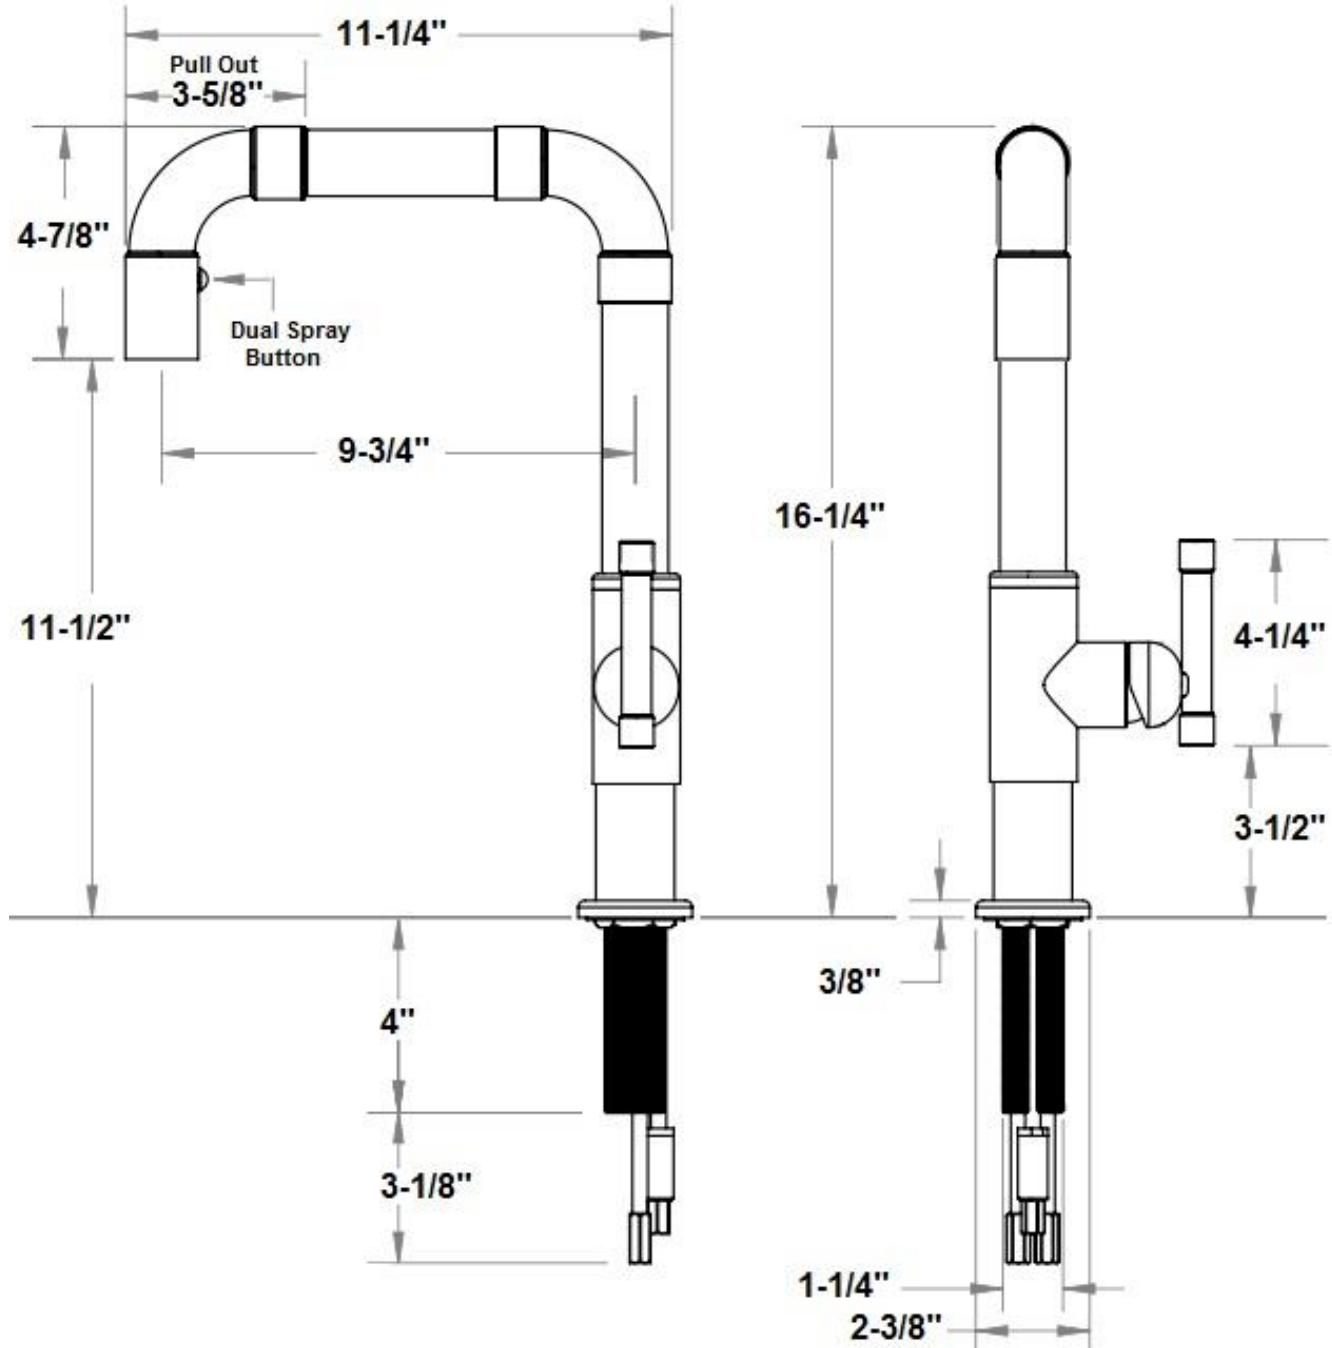

# PRODUCT SPECIFICATIONS

## Brut Faucet with Pull-Out Sprayer BRUT-PO

Feb 2018

- Swiveling Spout
- Countertop hole for faucet: 1-3/8"
- ADA Compliant
- Custom finishes available

Connection	3/8" Compression
GPM	1.8