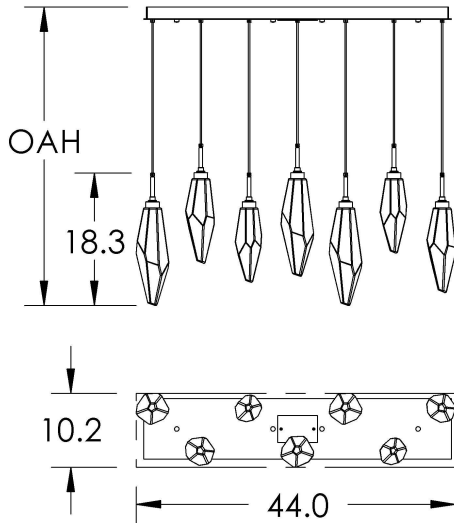

HAMMERTONSTUDIO

Rock Crystal Linear Waterfall-07

PLB0050-07

Product Numbering

PLB0050-07 - Finish - Lens/Shade - Overall Height - Electrical

Specifications

OAH:	See Opt
W:	44.0"
D:	10.2"
Wt:	40 lb
Mtg Pkt:	R
Rating:	Dry
Elec Qty:	7
Voltage:	120
Bottom:	Closed Glass
Top:	Closed

<i>CO1: Cord, Adjustable 23"-140"</i>
