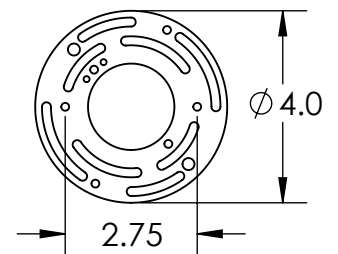

Collection: TERRA

Product #: IDB0047-14

Bulbs Not Included

Visit hammertonstudio.com for product options and specifications.

6/19/2017 (A)

Mounting Packet: U	Electrical Type: INCANDESCENT
Approximate lbs.: 9	Bulb Qty: 1 Bulb Type: A19
Finish: SEE WEB SITE FOR OPTIONS	Wattage: 40 Voltage: 120
Top Diffuser: CLOSED	Socket Type: MEDIUM BASE, E26
Bottom Diffuser: OPEN	UL Location: DRY

Mounting Detail

MOUNTS DIRECTLY TO J-BOX

All fixtures created by Hammerton are handcrafted by artisans. Dimensions may vary up to 7/8".

© Copyright 2017. All rights in design, detail or invention of this drawing are reserved as the property of Hammerton. Any imitation or adaptation without written consent is strictly prohibited.