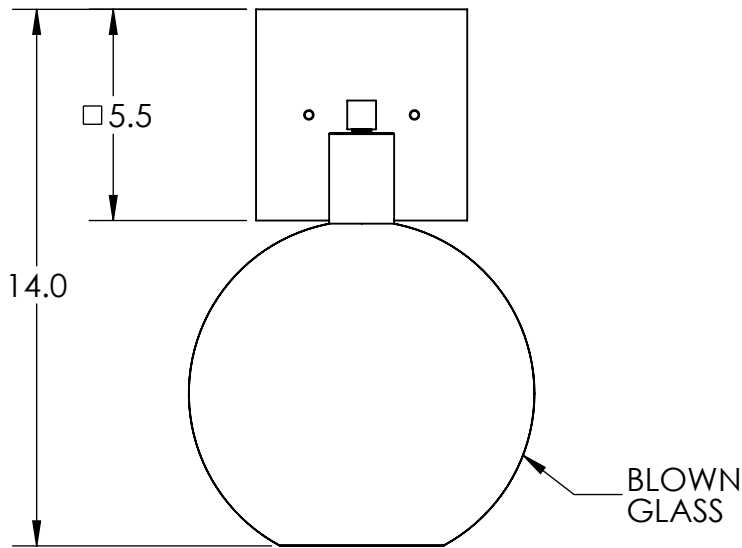

Collection: TERRA

Product #: IDB0047-14

Bulbs Not Included

Visit hammertonstudio.com for product options and specifications.

6/19/2017 (A)

Mounting Packet: U	Electrical Type: INCANDESCENT
Approximate lbs.: 9	Bulb Qty: 1 Bulb Type: A19
Finish: SEE WEB SITE FOR OPTIONS	Wattage: 40 Voltage: 120
Top Diffuser: CLOSED	Socket Type: MEDIUM BASE, E26
Bottom Diffuser: OPEN	UL Location: DRY

Mounting Detail

MOUNTS DIRECTLY TO J-BOX

All fixtures created by Hammerton are handcrafted by artisans. Dimensions may vary up to 7/8".

© Copyright 2017. All rights in design, detail or invention of this drawing are reserved as the property of Hammerton. Any imitation or adaptation without written consent is strictly prohibited.