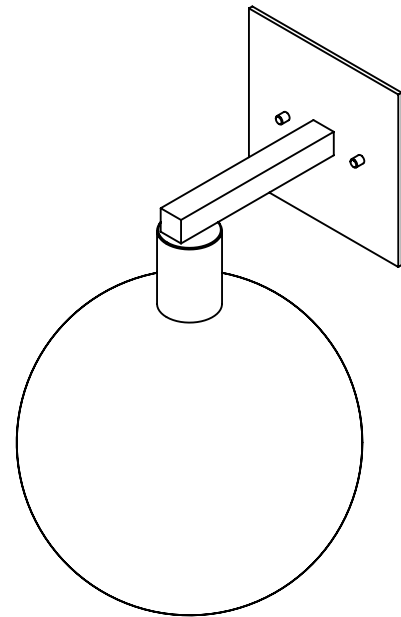

Collection: TERRA

Product #: IDB0047-14

Bulbs Not Included

Visit hammertonstudio.com for product options and specifications.

6/19/2017 (A)

Mounting Packet: U	Electrical Type: INCANDESCENT
Approximate lbs.: 9	Bulb Qty: 1 Bulb Type: A19
Finish: SEE WEB SITE FOR OPTIONS	Wattage: 40 Voltage: 120
Top Diffuser: CLOSED	Socket Type: MEDIUM BASE, E26
Bottom Diffuser: OPEN	UL Location: DRY

Mounting Detail

MOUNTS DIRECTLY TO J-BOX

All fixtures created by Hammerton are handcrafted by artisans. Dimensions may vary up to 7/8".

© Copyright 2017. All rights in design, detail or invention of this drawing are reserved as the property of Hammerton. Any imitation or adaptation without written consent is strictly prohibited.