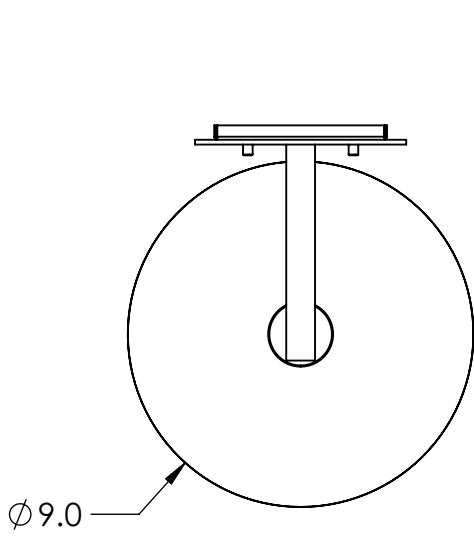

Collection: TERRA

Product #: IDB0047-14

Bulbs Not Included

Visit hammertonstudio.com for product options and specifications.

6/19/2017 (A)

Mounting Packet: U	Electrical Type: INCANDESCENT
Approximate lbs.: 9	Bulb Qty: 1 Bulb Type: A19
Finish: SEE WEB SITE FOR OPTIONS	Wattage: 40 Voltage: 120
Top Diffuser: CLOSED	Socket Type: MEDIUM BASE, E26
Bottom Diffuser: OPEN	UL Location: DRY

Mounting Detail

MOUNTS DIRECTLY TO J-BOX

All fixtures created by Hammerton are handcrafted by artisans. Dimensions may vary up to 7/8".

© Copyright 2017. All rights in design, detail or invention of this drawing are reserved as the property of Hammerton. Any imitation or adaptation without written consent is strictly prohibited.