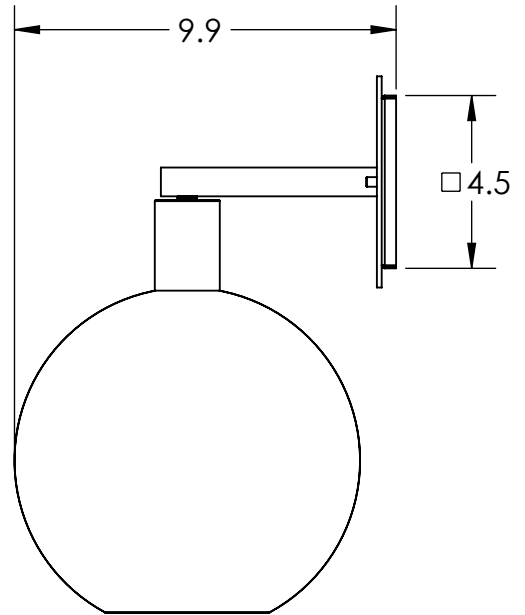

Collection: TERRA

Product #: IDB0047-14

Bulbs Not Included

Visit hammertonstudio.com for product options and specifications.

6/19/2017 (A)

Mounting Packet: U	Electrical Type: INCANDESCENT
Approximate lbs.: 9	Bulb Qty: 1 Bulb Type: A19
Finish: SEE WEB SITE FOR OPTIONS	Wattage: 40 Voltage: 120
Top Diffuser: CLOSED	Socket Type: MEDIUM BASE, E26
Bottom Diffuser: OPEN	UL Location: DRY

Mounting Detail

MOUNTS DIRECTLY TO J-BOX

All fixtures created by Hammerton are handcrafted by artisans. Dimensions may vary up to 7/8".

© Copyright 2017. All rights in design, detail or invention of this drawing are reserved as the property of Hammerton. Any imitation or adaptation without written consent is strictly prohibited.