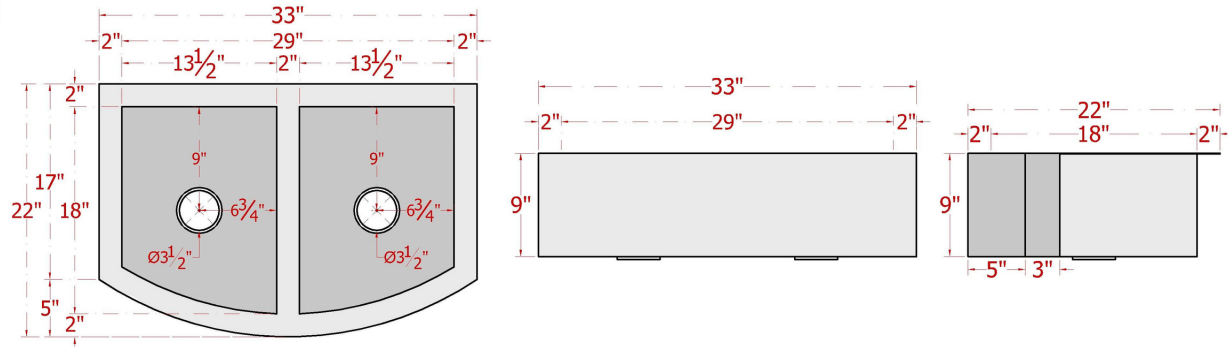

## COPPER FARMHOUSE ROUND APRON KITCHEN SINK 50/50 33X22X9

Dimensions: 33"W X 22"D X 9"H  
Rim width: 2"  
Water depth: 9"  
Drain placement: Centered  
Drain size: 3 1/2"

## COPPER FARMHOUSE ROUND APRON KITCHEN SINK 50/50 36X25X9

Dimensions: 36"W X 25"D X 9"H  
Rim width: 2"  
Water depth: 9"  
Drain placement: Centered  
Drain size: 3 1/2"

**ArtisanCrafted**  
The Art of Inspired Living and Custom Design