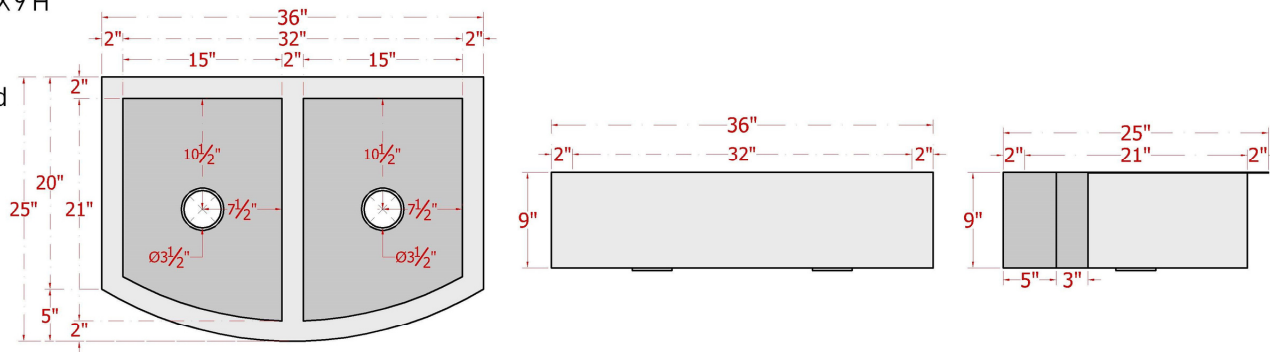

## COPPER FARMHOUSE ROUND APRON KITCHEN SINK 50/50 33X22X9

Dimensions: 33"W X 22"D X 9"H  
Rim width: 2"  
Water depth: 9"  
Drain placement: Centered  
Drain size: 3 1/2"

## COPPER FARMHOUSE ROUND APRON KITCHEN SINK 50/50 36X25X9

Dimensions: 36"W X 25"D X 9"H  
Rim width: 2"  
Water depth: 9"  
Drain placement: Centered  
Drain size: 3 1/2"

**ArtisanCrafted**  
The Art of Inspired Living and Custom Design