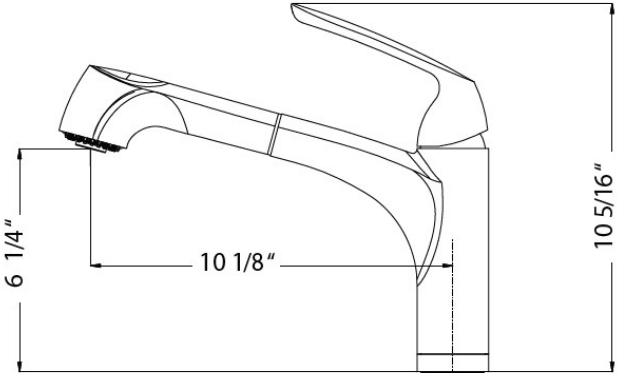

QUANTUM MEDIUM SERIES

Pull Out Kitchen Faucet

- Model QUP0-2000-PC** : Polished Chrome
- QUP0-2000-BN** : Brushed Nickel
- QUP0-2000-OB** : Oil Rubbed Bronze

QUP0-2000

FEATURES

- Solid brass body construction
- Lightweight pull out dual function spray/stream handspray
- Easy clean removable Aerator
- Extendable hose reaches all edges of sink and beyond. 20+ inches
- Ergonomic Ultrasmooth topmount handle
- Ceramic Disc Cartridge - Lifetime Warranty
- Available in 3 finish options
- Oversized deck mounting locknut for ease of installation
- Hybrid stainless steel and nylon hoses for increased durability and flexibility
- All HamatUSA faucets are ICC certified to meet or exceed US State and Federal plumbing codes and low lead safety standards
- Limited Lifetime Warranty