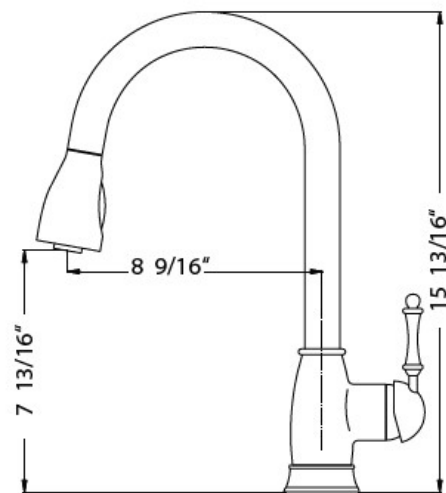

ARIANA SERIES

Pull Down Kitchen Faucet

- Model** ARPD-1000-PC : Polished Chrome
ARPD-1000-BN : Brushed Nickel
ARPD-1000-OB : Oil Rubbed Bronze
ARPD-1000-BB : Brushed Brass

ARPD-1000

FEATURES

- Traditional solid brass construction
- Lightweight Ergonomic pull down with dual function spray/stream hand spray
- Easy clean removable Aerator
- Extendable hose reaches all edges of sink and beyond. 20+ inches
- Forward action with 15° rear limited handle will not hit backsplash
- Ceramic Disc Cartridge - Lifetime Warranty
- Available in 4 finish options
- Sleek High Profile Faucet handles large kitchenware
- Hybrid stainless steel and nylon braided hoses for increased durability and flexibility
- All HamatUSA faucets are ICC certified to meet or exceed US State and Federal plumbing codes and low lead safety standards
- Limited Lifetime Warranty