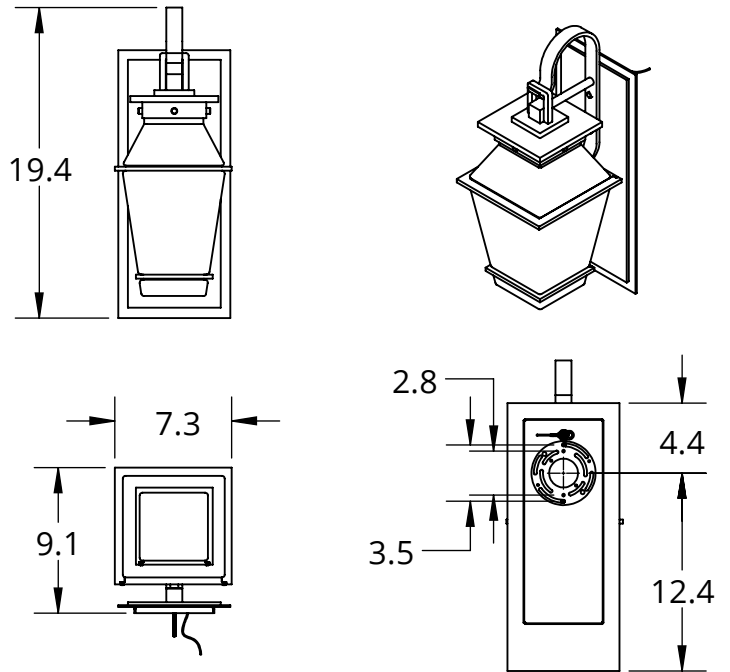

All dimensions are shown in inches unless otherwise stated.

Mounting Method: J-Box Wall Mount

## PRODUCT SPECIFICATION

Construction: Aluminum Body With Blown Glass

Finish Options: **AG** **SB** **TB**

Glass Types: **HC**

Suspension Method: Wall Mount

Weight(lbs.): 7.5

UL Rating: Wet

Top Diffuser: Closed