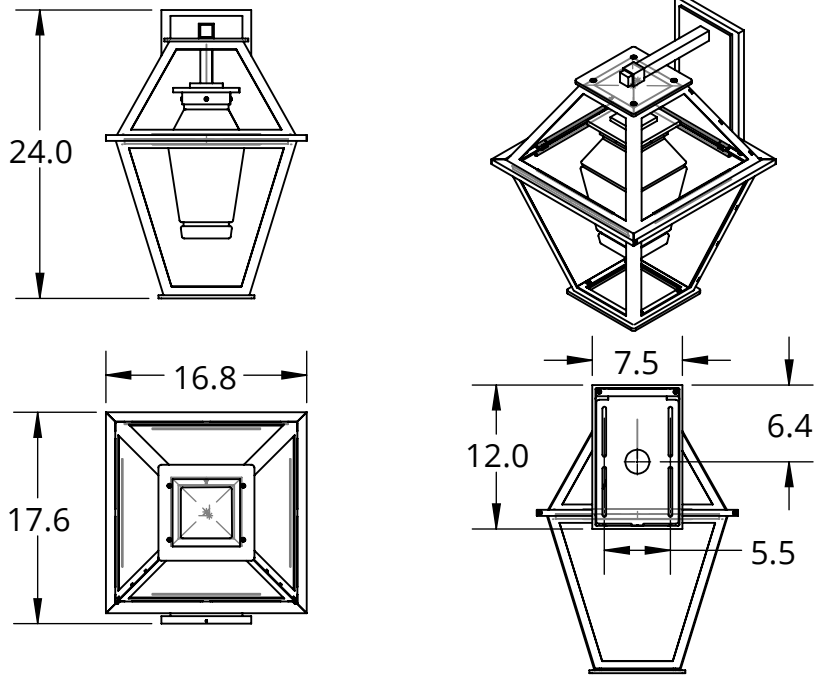

All dimensions are shown in inches unless otherwise stated.

Mounting Method: Mounts To Building Structure

## PRODUCT DESCRIPTION

A classic look that suits a broad range of transitional and traditional architectural styles, this oversized sconce design features a metal outer frame with seeded glass and an interior diffuser in hand blown glass. It is offered with a choice of incandescent and AC LED lamping.

## PRODUCT SPECIFICATION

*Bulbs Not Included*

Construction: Aluminum Body With Glass Panes and Blown Glass

Finish Options: **AG** **SB** **TB**

Glass Types: **CS**

Suspension Method: Wall Mount

Weight(lbs.): 30

UL Rating: Wet

Top Diffuser: Closed Metal

Bottom Diffuser: Closed Glass

Light Source: Incandescent

Bulb Qty: 1

Wattage (Watts): 75

Voltage (Volts): 120

Bulb Type: A