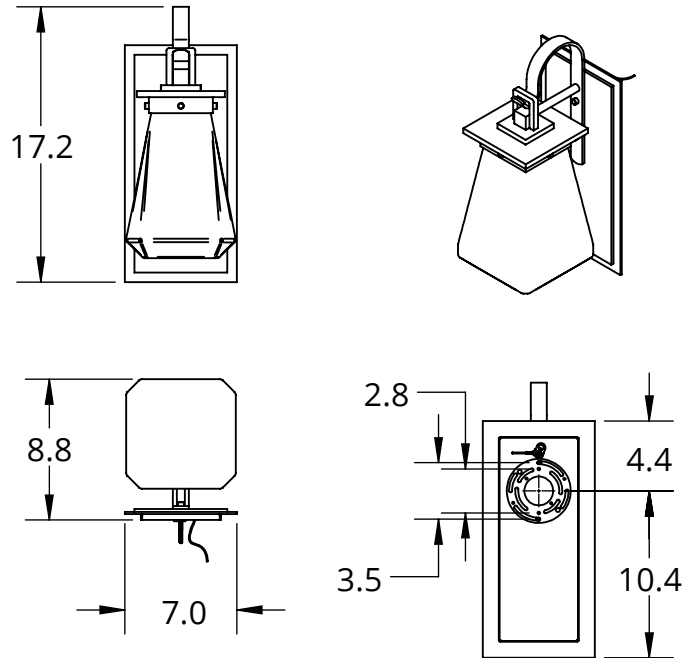

All dimensions are shown in inches unless otherwise stated.

Mounting Method: J-Box Wall Mount

PRODUCT DESCRIPTION

A fresh re-interpretation of an old-world lantern silhouette, the Beacon Sconce with Shepherd's Hook features a large artisan blown glass shade with a clear chilled texture. It is offered with both incandescent and AC LED lamping, but note that **only the AC LED option is IDA Dark Sky compliant.**

PRODUCT SPECIFICATION

Construction: Aluminum Body With Blown Glass

Finish Options: **AG** **SB** **TB**

Glass Types: **HC**

Suspension Method: Wall Mount

Weight (lbs.): 11

UL Rating: Wet

Top Diffuser: Closed

Bottom Diffuser: Closed Glass

Light Source: LED

Electrical Qty: 1

Wattage (Watts): 4.5

Voltage (Volts): 120

Source Lumens: 400

Dimming: ELV to 1%

CCT: 3000K