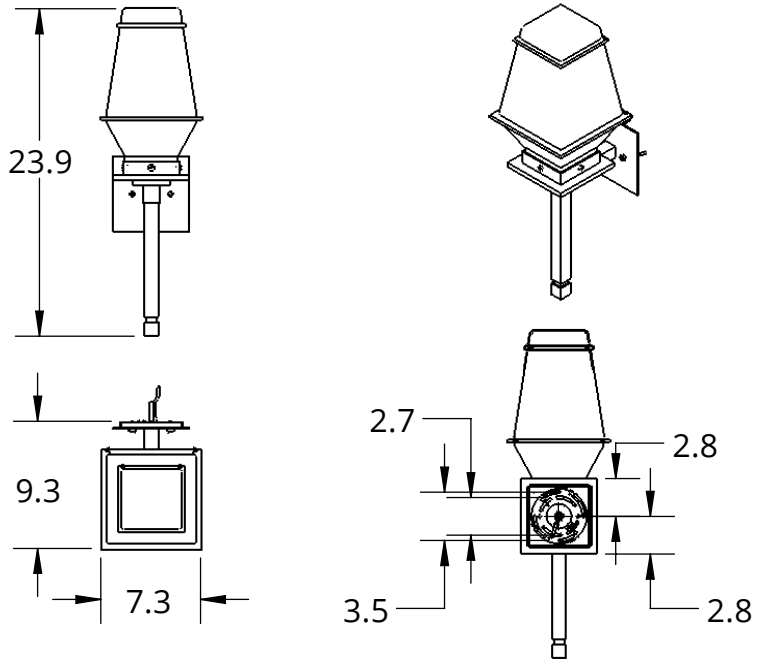

All dimensions are shown in inches unless otherwise stated.

Mounting Method: J-Box Wall Mount

**PRODUCT DESCRIPTION**

A versatile vintage look that suits a wide range of transitional architectures, the Landmark Torch Sconce features a large artisan blown glass shade with a clear chilled texture. It is offered with both incandescent and AC LED lamping.

**PRODUCT SPECIFICATION**

*Bulbs Not Included*

Construction: Aluminum Body With Blown Glass

Finish Options: **AG** **SB** **TB**

Glass Types: **HC**

Suspension Method: Wall Mount

Weight(lbs.): 6

UL Rating: Wet

Top Diffuser: Closed Glass

Bottom Diffuser: Closed

Light Source: Incandescent

Bulb Qty: 1

Wattage (Watts): 75

Voltage (Volts): 120

Bulb Type: A

Socket Type: Medium, E26