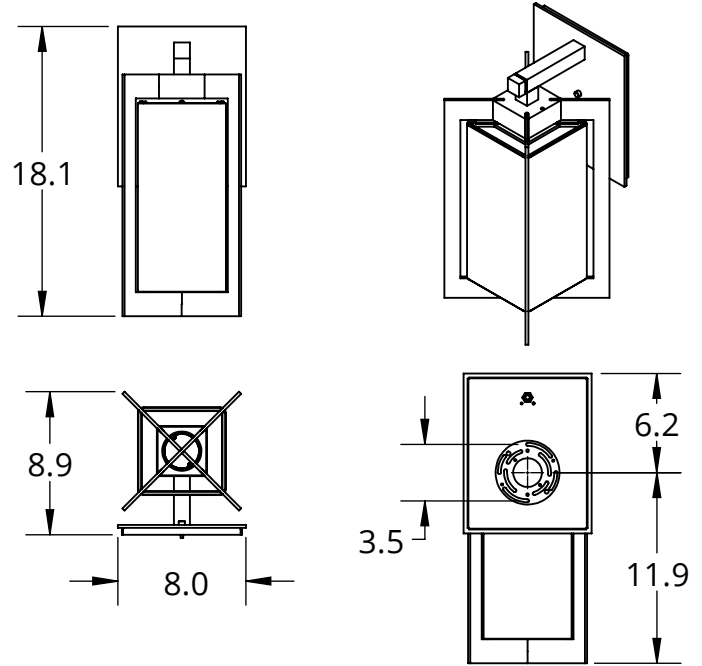

All dimensions are shown in inches unless otherwise stated.

Mounting Method: J-Box Wall Mount

PRODUCT DESCRIPTION

This contemporary lantern design combines a straightforward silhouette with eye-pleasing details. AC LED lamping minimizes energy consumption and fixture maintenance. Choose from three AAMA 2604-rated all-weather finishes and two Chilled glass lens options.

Finish Options: **AG** **SB** **TB**

Glass Types: **HC** **HO**

Suspension Method: Wall Mount

Weight(lbs.): 11

UL Rating: Wet

Top Diffuser: Closed Metal

Bottom Diffuser: Open

Light Source: LED