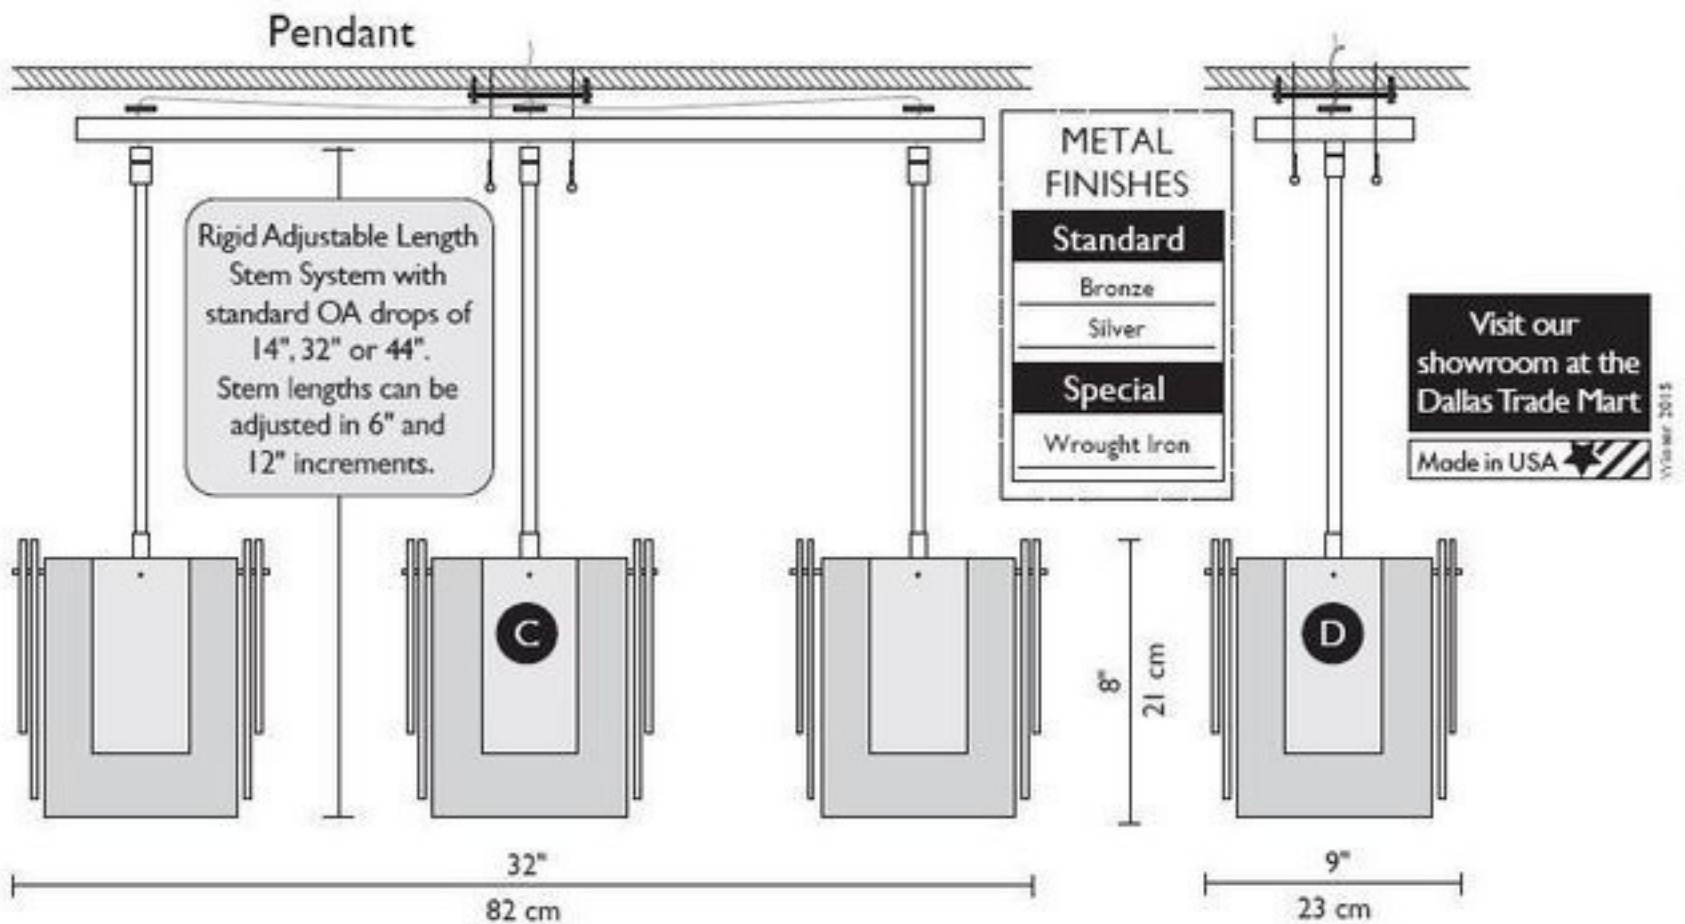

SPIDER MICA

The itty-bitsy spider is all grown up and looks fantastic hanging gently from your ceiling or affixed boldly to your wall! The Spider Mica collection features both dazzling pendants and whimsical sconces that give a new twist to traditional design. Using organic mica, these interchangeable panels can be rotated to create an original look with each piece.

Technical and Mounting Information

Pendants

- C. Triple Pendant - 3 x 60w
- D. Single Pendant - 1 x 60w