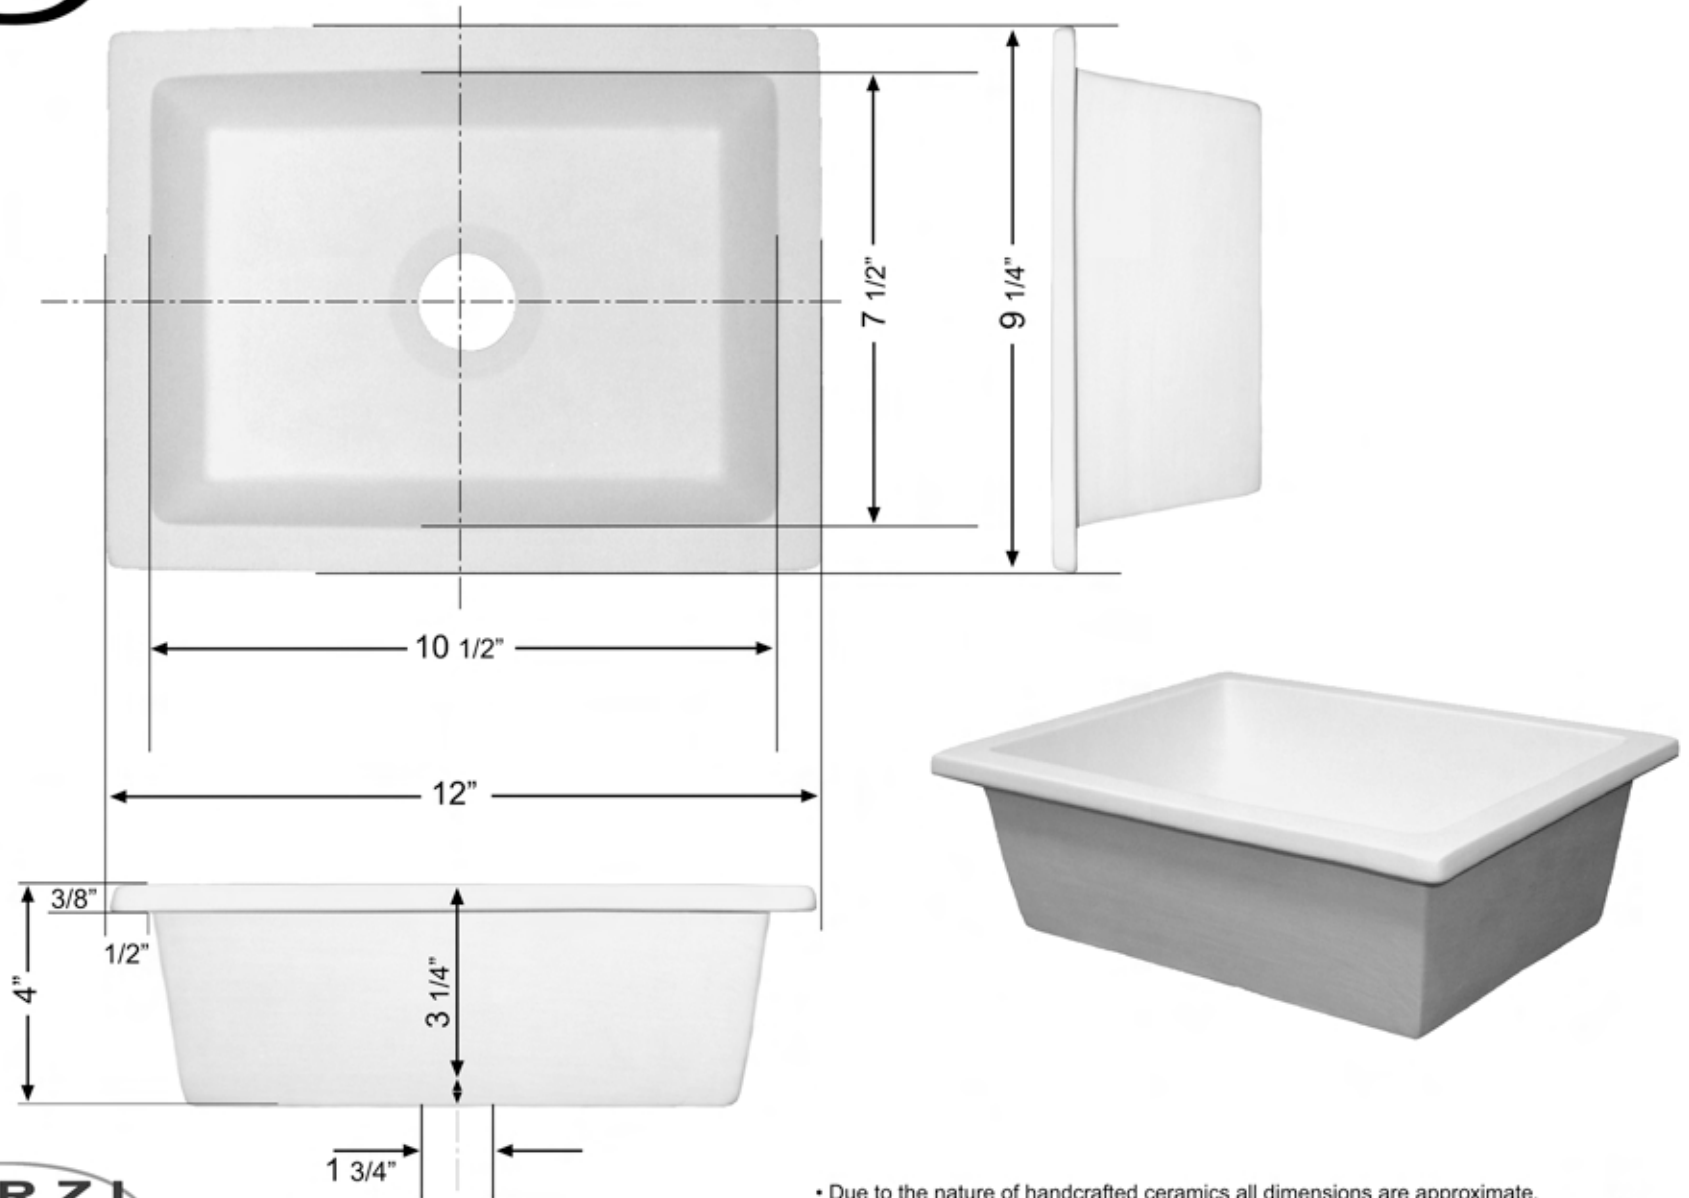

PD

9 1/4" x 12" Small Rectangle

- Due to the nature of handcrafted ceramics all dimensions are approximate.
- Cutout templates are available if used as drop-in only. Please do not attempt to cut from these measurements.
- This sink has a flat glazed rim, it may be used in an undercounter or flush mount installation.